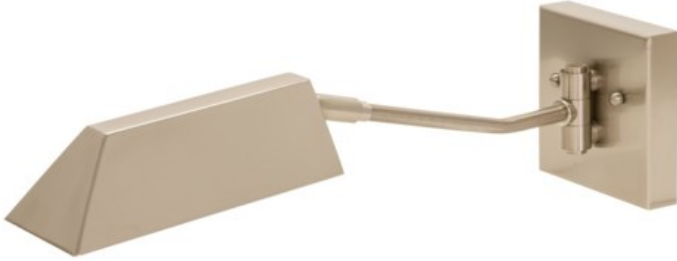

## Newbury NEW275-SN

sku#: NEW275-SN

Newbury Wall Lamp in Satin Nickel with USB Port

**Dimensions: 5"H x 5"W x 17.5"D**

**Base Diameter: 5" x 5"**

**Bulb Type: 1-LED-3000K, 90CRI, 5W, 545 Lumens  
candelabra base (included)**

**Switch Placement: On Shade**

**Shade Size: 2"H x 3"W x 7"L Metal**

**Country of Origin: USA**

**Ships Via: FedEx**

**Safety Rating:**

**CA Title 20 Compliant: Yes**