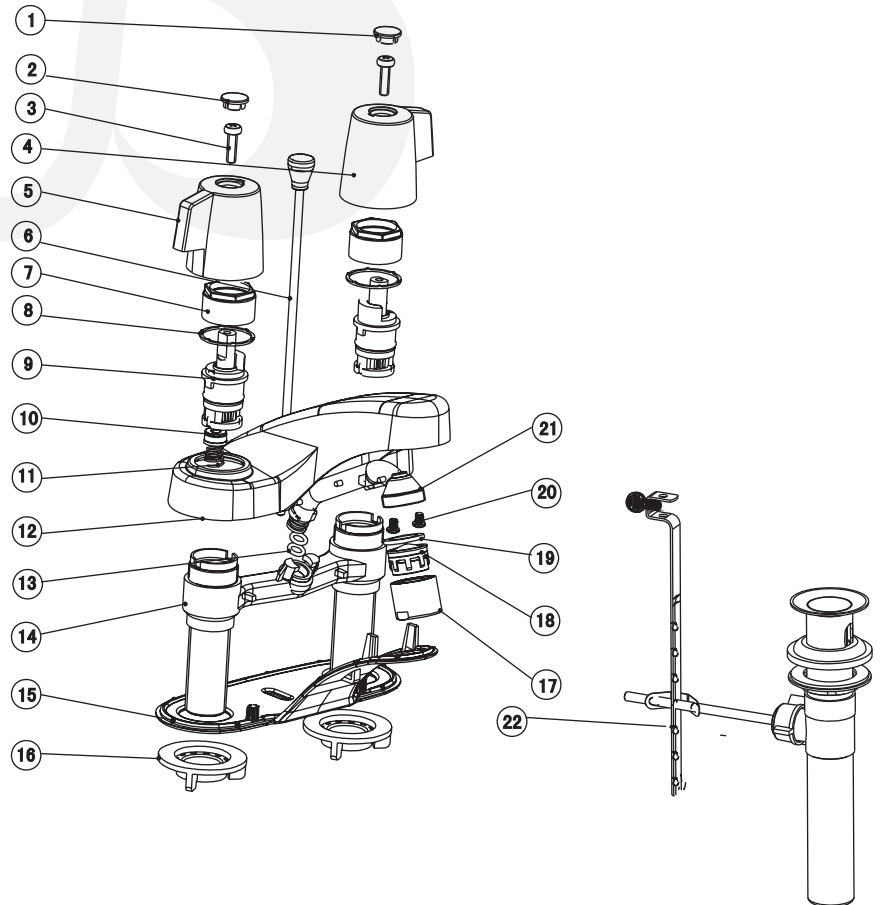

W4310301-2 - 4" Center Set Faucet

Description

- 4" center set lavatory faucet
- Zinc die cast housing
- 90° turn washer-less cartridges
- 50-50 Pop-up
- 1/2" NPS connections
- 1.2 GPM ASME Compliant

Standards

• W4310301-2

Colors / Finishes

W4310301-2 - Chrome

**BREAK DOWN
Component Parts List**

NO.	Part No	Qty
01	CTCP0191-XC	1
02	CTCP0191-XH	1
03	CTST0057	2
04	CTHP0041	1
05	CTHP0042	1
06	ATBM0022	1
07	CTNZ0004	2
08	CTWP0075	2
09	ATBA0125	2
10	CTWR0304	2
11	CTBT0079	2
12	CTCZ0157	1
13	CTRR0066	2
14	ATBY0183	1
15	CTCP0365	1
16	CTNP0011	2
17	CTXB0071	1
18	ATBX0040	1
19	CTWR0021	1
20	CTST1000	2
21	CTPP0036	1
22	ATAA0067	1

Item Number	Type	Date
W4310301-2	Center Set	12/21/2015