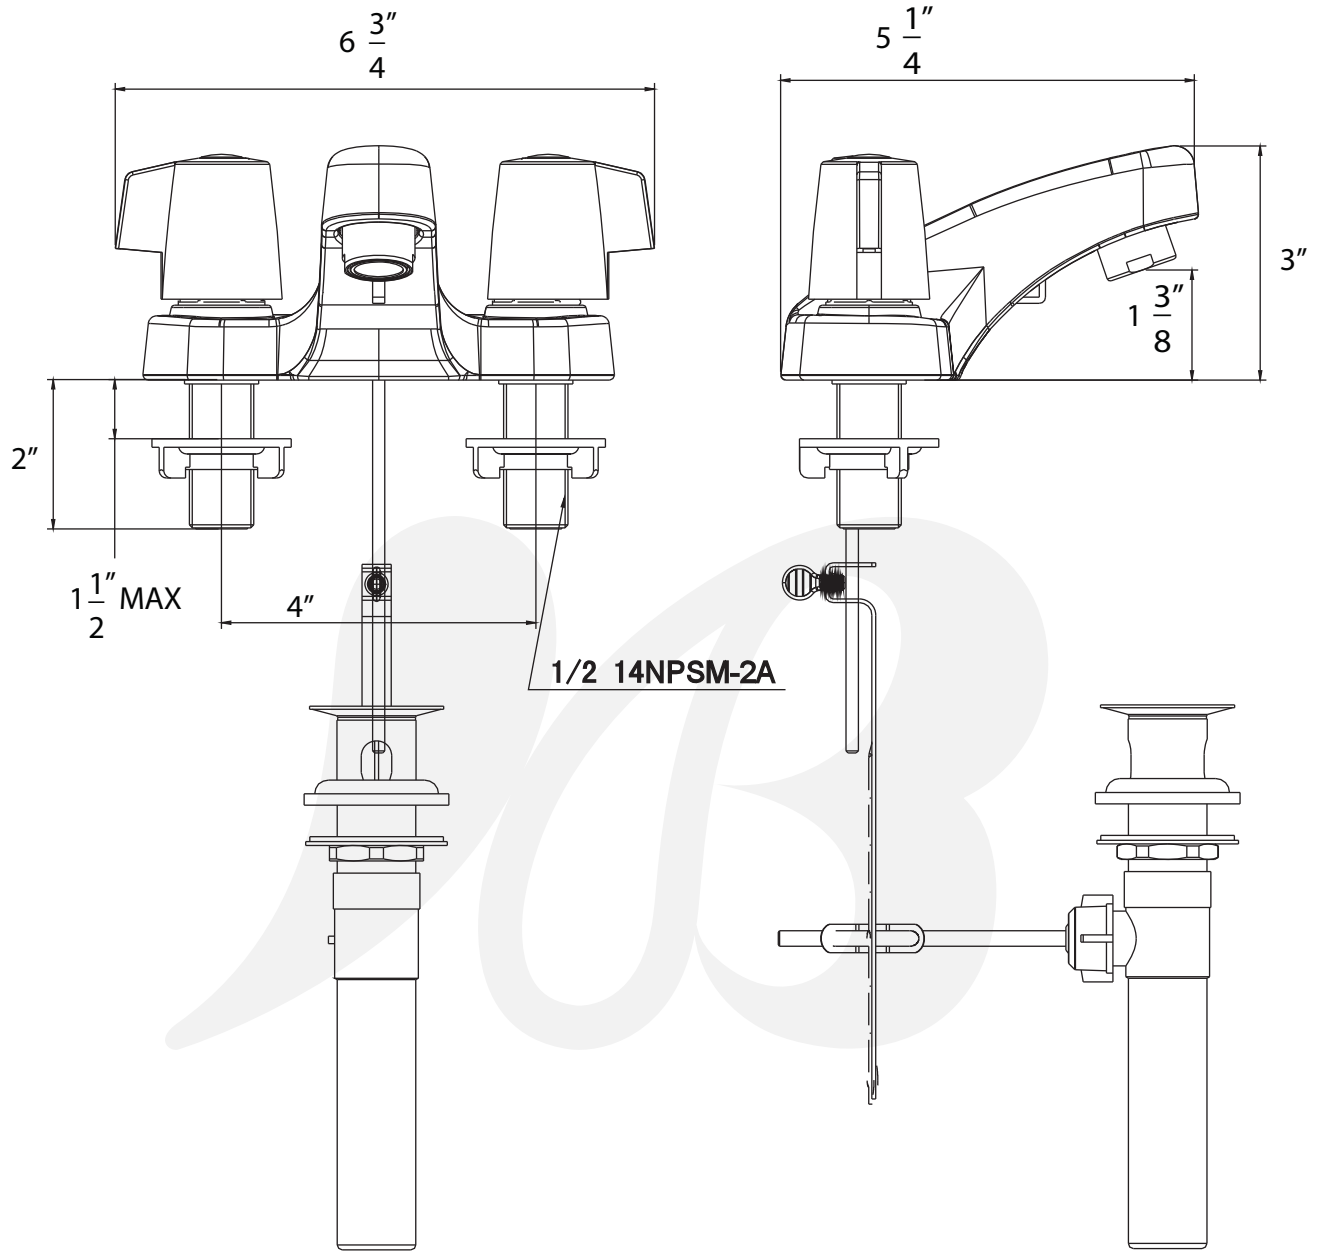

W4310301-2 - 4" Center Set Faucet

Description

- 4" center set lavatory faucet
- Zinc die cast housing
- 90° turn washer-less cartridges
- 50-50 Pop-up
- 1/2" NPS connections
- 1.2 GPM ASME Compliant

Standards

• W4310301-2

Colors / Finishes

W4310301-2 - Chrome

**BREAK DOWN
Component Parts List**

NO.	Part No	Qty
01	CTCP0191-XC	1
02	CTCP0191-XH	1
03	CTST0057	2
04	CTHP0041	1
05	CTHP0042	1
06	ATBM0022	1
07	CTNZ0004	2
08	CTWP0075	2
09	ATBA0125	2
10	CTWR0304	2
11	CTBT0079	2
12	CTCZ0157	1
13	CTRR0066	2
14	ATBY0183	1
15	CTCP0365	1
16	CTNP0011	2
17	CTXB0071	1
18	ATBX0040	1
19	CTWR0021	1
20	CTST1000	2
21	CTPP0036	1
22	ATAA0067	1