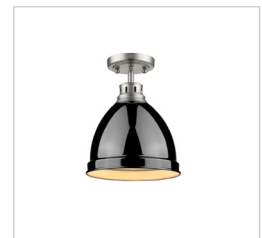

3602-FM PW-BK