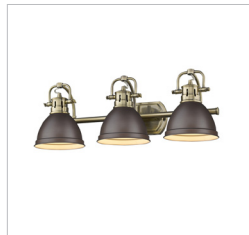

Also Available

3602-BA3 AB-RBZ