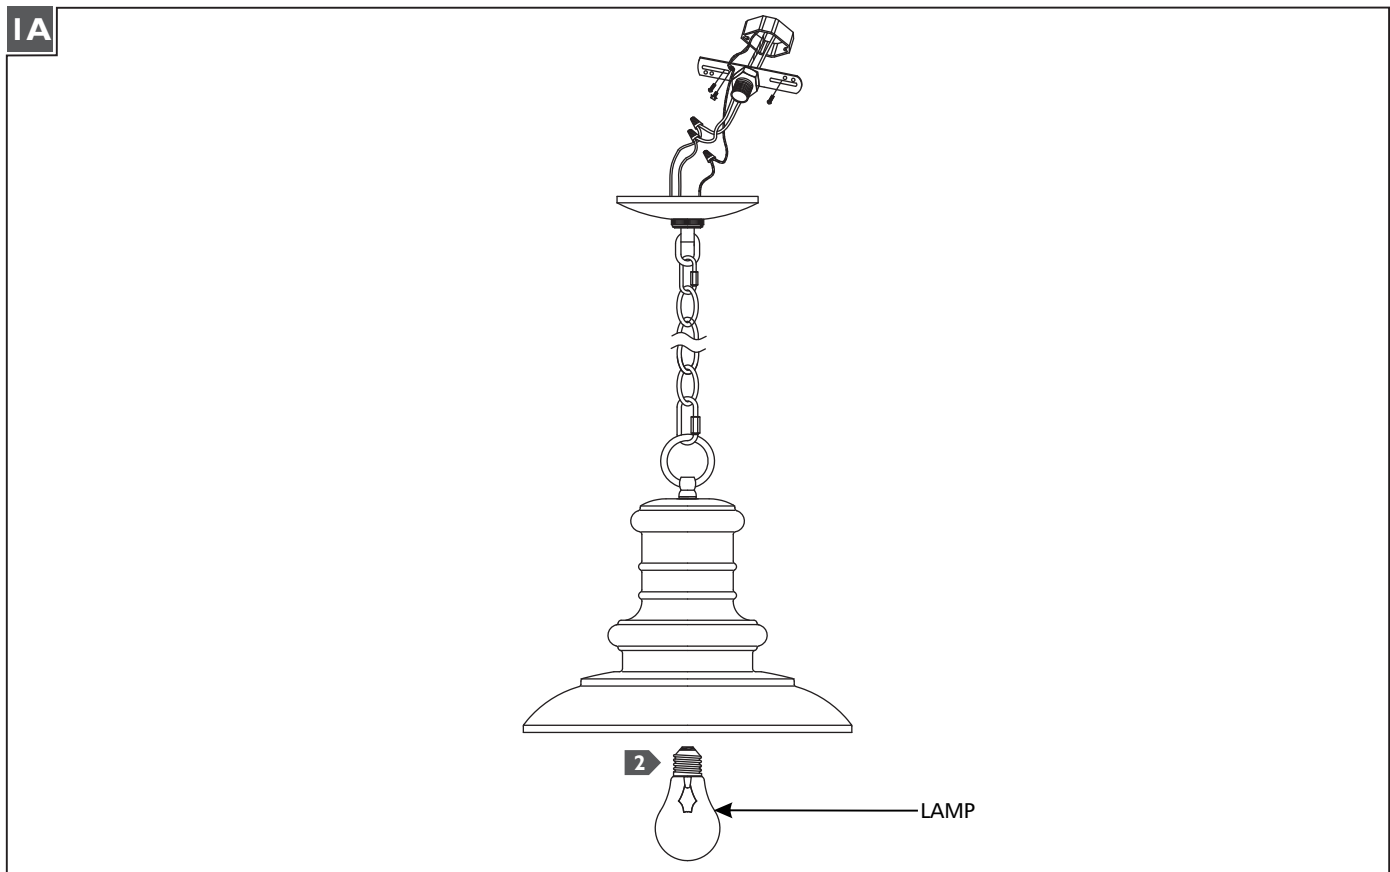

Redding Station Outdoor Lantern

OL8904-L1 | 1.0

FEISS®

EST. 1955

Ceiling

GENERAL PRODUCT INFORMATION:

These fixtures are intended to be installed utilizing NEC compliant junction boxes.

This product is safety listed for damp locations.

- 1** Follow enclosed supplement installation instructions for electrical and fixture installation onto house outlet box.
- 2** Screw the lamp into the socket. Refer to the label on the lamp socket for Max Wattage information.