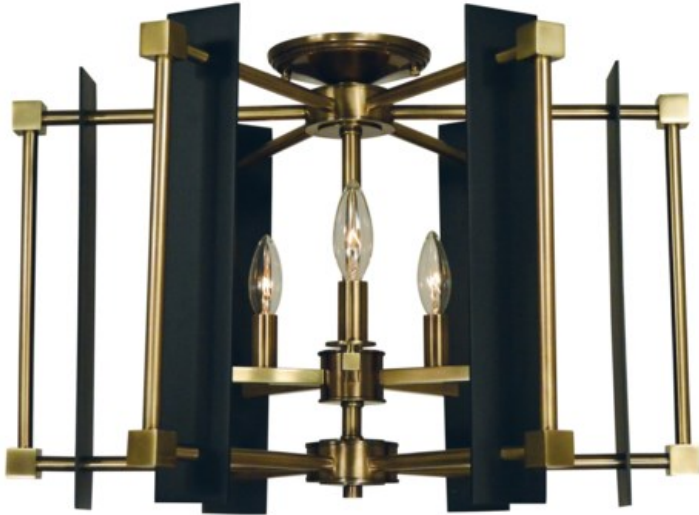

FRAMBURG

Louvre 4803

sku#: 4803

5-Light Louvre Flush Mount/Semi Flush Mount

Dimensions: 14"H x 22"W x 22"D

Extension:

Bulb Type: 5-60W candle clear

Bulb Included: No

Country of Origin: USA

Ships Via: FedEx

Safety Rating: UL/CUL Listed

Finish Shown: Antique Brass with Matte Black Accents

Framburg 941 Cernan Drive, Bellwood, IL 60104

800-428-5367 | Framburg@framburg.com (mailto:Framburg@framburg.com)