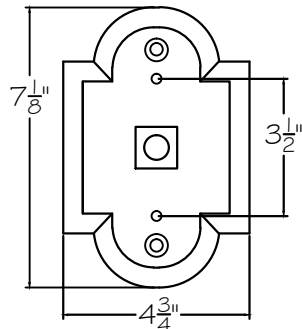

CUSTOMER REFERENCE DRAWING

STYLE CONFIGURATIONS:

-ST SILVER

760450 GOLD

-SF4 SILVER

-SF3 GOLD

This drawing, specifications and the product depicted are the exclusive property of Fine Art Handcrafted Lighting®. In compliance with US copyright and patent requirements, notice is hereby given that this document and the product depicted shall not be copied, altered or used in any manner without the expressed written consent of Fine Art Handcrafted Lighting®.