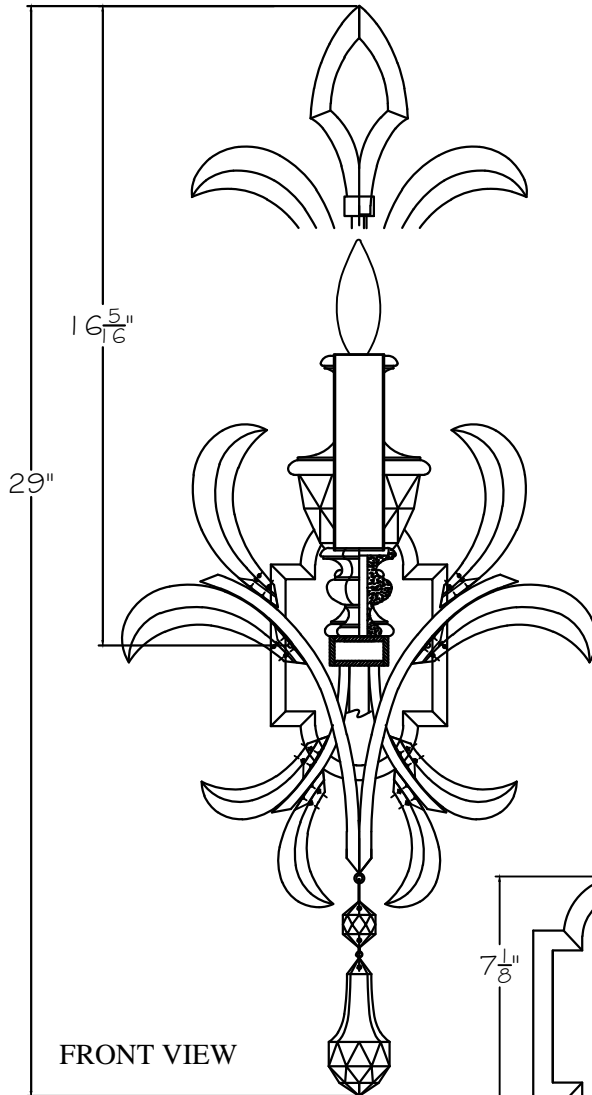

CUSTOMER REFERENCE DRAWING

STYLE CONFIGURATIONS:

-ST SILVER

760450 GOLD

-SF4 SILVER

-SF3 GOLD

This drawing, specifications and the product depicted are the exclusive property of Fine Art Handcrafted Lighting®. In compliance with US copyright and patent requirements, notice is hereby given that this document and the product depicted shall not be copied, altered or used in any manner without the expressed written consent of Fine Art Handcrafted Lighting®.