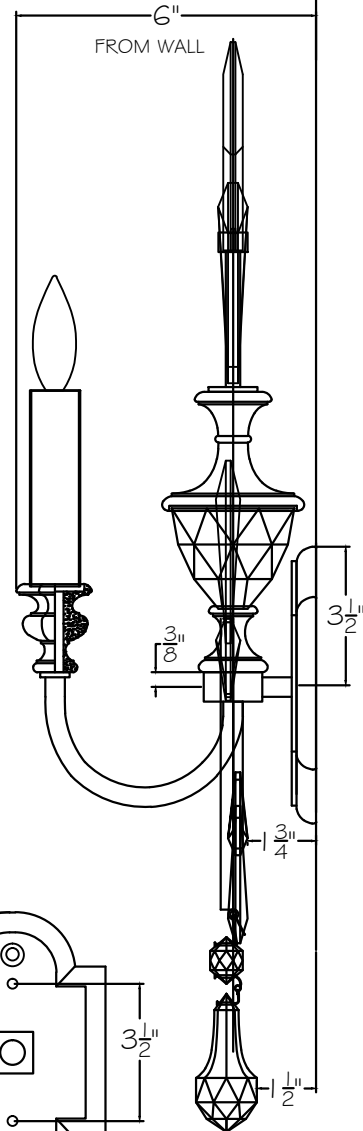

CUSTOMER REFERENCE DRAWING

STYLE CONFIGURATIONS:

-ST SILVER

760450 GOLD

-SF4 SILVER

-SF3 GOLD

This drawing, specifications and the product depicted are the exclusive property of Fine Art Handcrafted Lighting®. In compliance with US copyright and patent requirements, notice is hereby given that this document and the product depicted shall not be copied, altered or used in any manner without the expressed written consent of Fine Art Handcrafted Lighting®.

www.finearthl.com

Tel:(305) 821-3850  
FINE ART LAMPS®

Fax:(305) 513-5736

STYLE NUMBER:

704950

DATE:

4/17/2020