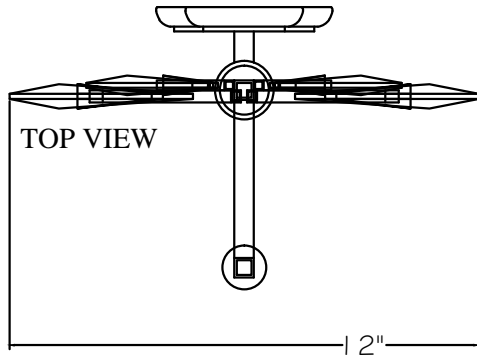

CUSTOMER REFERENCE DRAWING

STYLE CONFIGURATIONS:

-ST SILVER

760450 GOLD

-SF4 SILVER

-SF3 GOLD

This drawing, specifications and the product depicted are the exclusive property of Fine Art Handcrafted Lighting®. In compliance with US copyright and patent requirements, notice is hereby given that this document and the product depicted shall not be copied, altered or used in any manner without the expressed written consent of Fine Art Handcrafted Lighting®.