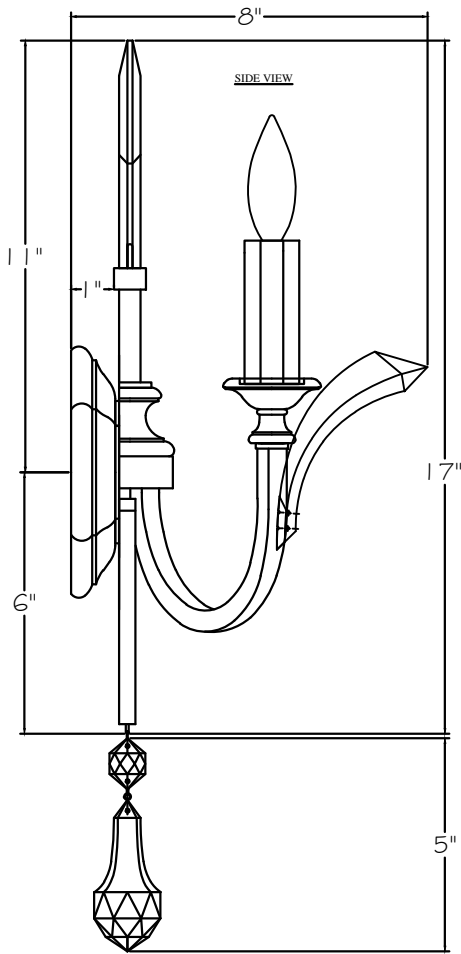

CUSTOMER REFERENCE DRAWING

SIDE VIEW

FROM VIEW

STYLE CONFIGURATIONS:

-ST SILVER

761350 GOLD

-SF4 SILVER

-SF3 GOLD