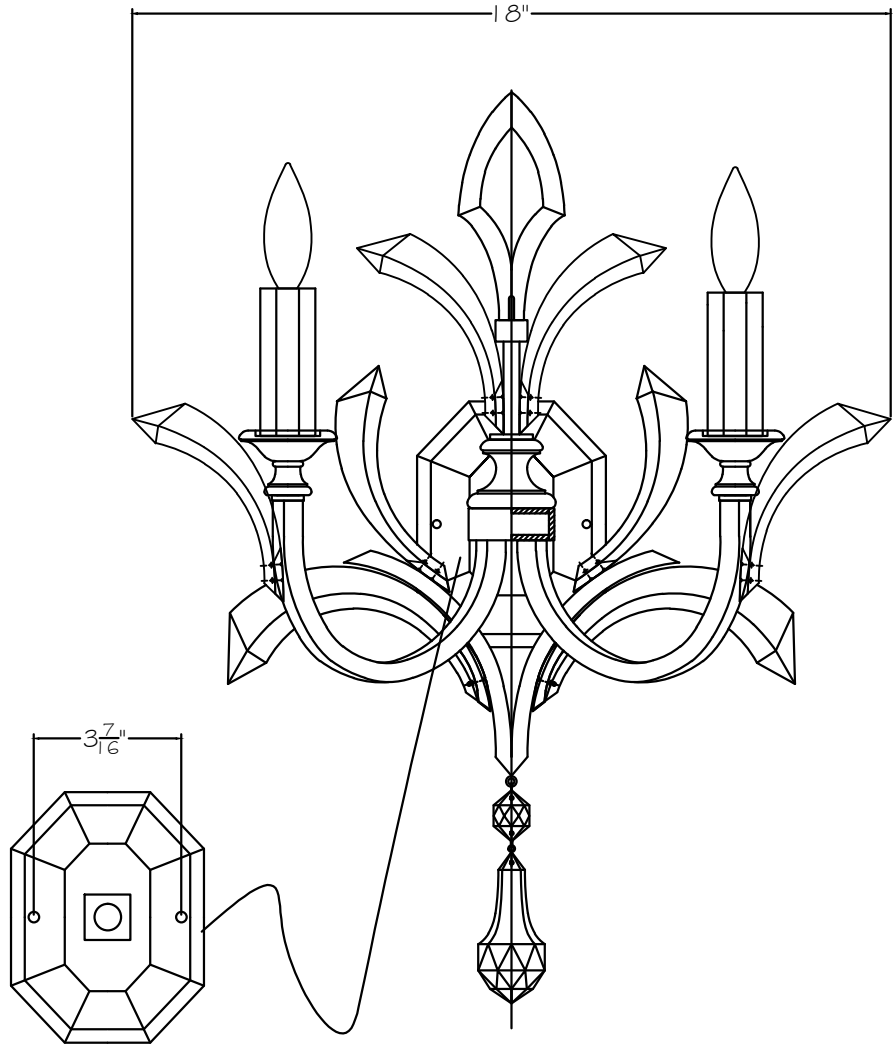

CUSTOMER REFERENCE DRAWING

SIDE VIEW

FROM VIEW

STYLE CONFIGURATIONS:

-ST SILVER

761350 GOLD

-SF4 SILVER

-SF3 GOLD