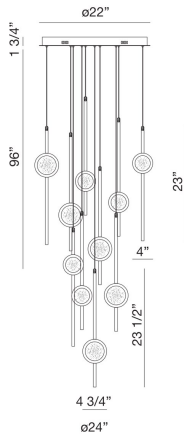

BARLETTA, 10 LT LED CHANDELIER

PRODUCT DETAILS

No.	:	39464-033
Product Color	:	BLACK ANODIZED ALUMINUM
Product Material	:	ALUMINUM
Shade / Accent Colour	:	BRASS
Shade / Accent Material	:	ALUMINUM
Diameter	:	24"
Height	:	23.5"
Weight	:	45lbs

LIGHT SOURCE DETAILS

Light Source Type	:	INTEGRATED LED
Input Voltage	:	120V
Bulb Voltage	:	120V
Socket Type	:	LED
Total Wattage	:	57W
Total Lumen	:	2300lm
Kelvin	:	3500K
CRI	:	90
Dimmable	:	Yes

Options Available

ITEM NO.	FINISH	SHADE
39464-019	BLACK ANODIZED ALUMINUM	BLACK
39464-026	BRASS ANODIZED ALUMINUM	BRASS
39464-033	BLACK ANODIZED ALUMINUM	BRASS

TECHNICAL DETAILS

Hanging Support Type	:	WIRE
Hanging Support Length	:	96"
Canopy / Backplate Height	:	1.75"
Canopy / Backplate Dia.	:	22"