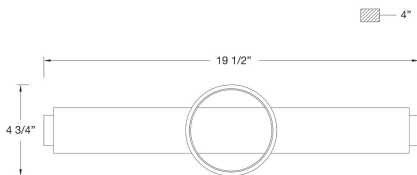

SANTORO, SMA LED BATHBAR

PRODUCT DETAILS

No.	:	39316-028
Product Color	:	CHROME
Shade / Accent Colour	:	CHROME
Height	:	4.75"
Ext	:	4"
Weight	:	3.1lbs

LIGHT SOURCE DETAILS

Light Source Type	:	INTEGRATED LED
Input Voltage	:	120V
Bulb Voltage	:	DC 36V
Socket Type	:	LED
Total Wattage	:	20W
Total Lumen	:	1080lm
Kelvin	:	3000K
CRI	:	90
Dimmable	:	Yes

Options Available

ITEM NO.	FINISH	SHADE
39316-011	GOLD	GOLD
39316-028	CHROME	CHROME
39316-035	BLACK	BLACK

TECHNICAL DETAILS

Canopy / Backplate Height	:	1.25"
Canopy / Backplate Dia.	:	4.75"

PROJECT INFORMATION