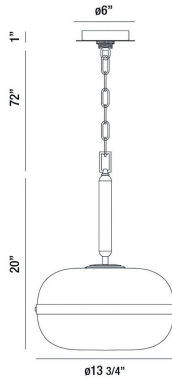

NOTTINGHAM, 14" PENDANT

PRODUCT DETAILS

No.	:	37197-018
Product Color	:	ANCIENT BRASS
Product Material	:	METAL
Shade / Accent Colour	:	AMBER
Shade / Accent Material	:	TINTED GLASS ORBS
Diameter	:	13.75"
Height	:	20"
Overall Height	:	93"

Options Available

ITEM NO.	FINISH	SHADE
37197-018	ANCIENT BRASS	AMBER

TECHNICAL DETAILS

Hanging Support Type	:	CHAIN
Hanging Support Length	:	72"
Canopy / Backplate Height	:	1"
Canopy / Backplate Dia.	:	6"
Approval	:	