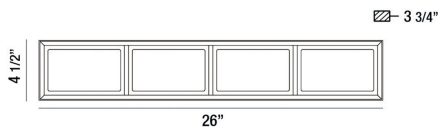

TECHNICAL DETAILS

Approval	:	
Title 24	:	Yes

PROJECT INFORMATION

Job Name: Date: Type:

Comments: