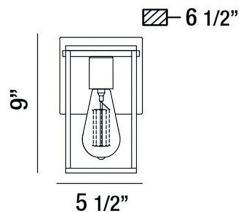

TECHNICAL DETAILS

PROJECT INFORMATION

Job Name: Date: Type:

Comments: