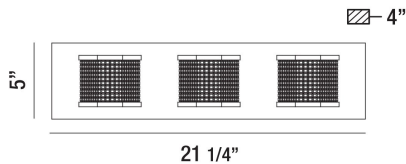

BELGROUE, 21" VANITY LIGHT

PRODUCT DETAILS

No.	:	35719-014
Product Color	:	CHROME
Product Material	:	METAL
Shade / Accent Colour	:	CLEAR
Shade / Accent Material	:	GLASS
Width	:	21.25"
Height	:	5"
Ext	:	4"
Weight	:	5.1lbs

LIGHT SOURCE DETAILS

Light Source Type	:	INTEGRATED LED
Input Voltage	:	120V
Bulb Voltage	:	120V
Total Wattage	:	21W
Total Lumen	:	1650lm
Kelvin	:	3000K
CRI	:	90+
Dimmable	:	Yes

Options Available

ITEM NO.	FINISH	SHADE
35719-014	CHROME	CLEAR

TECHNICAL DETAILS

Canopy / Backplate Length	:	20"
Canopy / Backplate Height	:	1.25"
Canopy / Backplate Width	:	4.5"
Location	:	DAMP
Approval	:	

PROJECT INFORMATION

 Job Name: Date: Type:

 Comments: