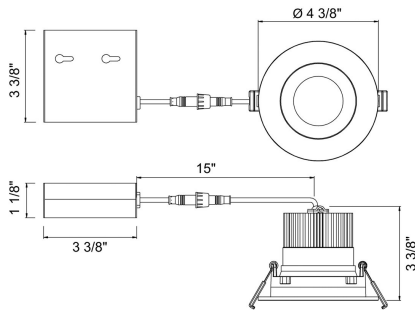

34897-30, 3.5-INCH ROUND GIMBAL LED RECESSED, 12W

PRODUCT DETAILS

No.	:	34897-30-01
Product Color	:	BLACK
Diameter	:	4.375"
Height	:	3.375"

LIGHT SOURCE DETAILS

Light Source Type	:	INTEGRATED LED
Input Voltage	:	120V
Bulb Voltage	:	120V
Socket Type	:	LED
Total Wattage	:	12W
Total Lumen	:	800lm
Kelvin	:	3000K
CRI	:	90
Dimmable	:	Yes

TECHNICAL DETAILS

Location	:	DAMP
Approval	:	
Title 24	:	Yes
Beam Angle	:	40
Cut Hole Diameter	:	3.75"

Options Available

ITEM NO.	FINISH	SHADE
34897-30-01	BLACK	
34897-30-02	WHITE	

PROJECT INFORMATION

 Job Name: Date: Type: