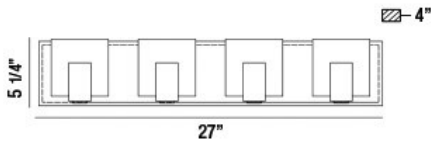

CANMORE, 4-LIGHT LED BATHBAR

PRODUCT DETAILS

No.	:	34144-024
Product Color	:	BLACK
Product Material	:	METAL
Shade / Accent Colour	:	FROSTED
Shade / Accent Material	:	ACRYLIC
Width	:	27"
Height	:	5.25"
Ext	:	4"
Weight	:	5lbs

LIGHT SOURCE DETAILS

Light Source Type	:	INTEGRATED LED
Input Voltage	:	120V
Bulb Voltage	:	120V
Total Wattage	:	32W
Total Lumen	:	2700lm
Kelvin	:	3000K
CRI	:	90+
Dimmable	:	Yes

Options Available

ITEM NO.	FINISH	SHADE
34144-015	CHROME	FROSTED
34144-024	BLACK	FROSTED

TECHNICAL DETAILS

Canopy / Backplate Length	:	27"
Canopy / Backplate Height	:	1.25"
Canopy / Backplate Width	:	5"
Location	:	DAMP
Approval	:	

PROJECT INFORMATION

 Job Name: Date: Type:

 Comments: