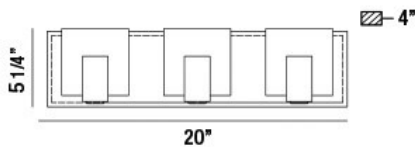

CANMORE, 3-LIGHT LED BATHBAR

PRODUCT DETAILS

No.	:	34143-023
Product Color	:	BLACK
Product Material	:	METAL
Shade / Accent Colour	:	FROSTED
Shade / Accent Material	:	ACRYLIC
Width	:	20"
Height	:	5"
Ext	:	4"
Weight	:	3lbs

LIGHT SOURCE DETAILS

Light Source Type	:	INTEGRATED LED
Input Voltage	:	120V
Bulb Voltage	:	120V
Total Wattage	:	24W
Total Lumen	:	2000lm
Kelvin	:	3000K
CRI	:	90+
Dimmable	:	Yes

Options Available

ITEM NO.	FINISH	SHADE
34143-018	CHROME	FROSTED
34143-023	BLACK	FROSTED

TECHNICAL DETAILS

Canopy / Backplate Length	:	20.25"
Canopy / Backplate Height	:	1.25"
Canopy / Backplate Width	:	5"
Location	:	DAMP
Approval	:	

PROJECT INFORMATION

Job Name: Date: Type:

Comments: