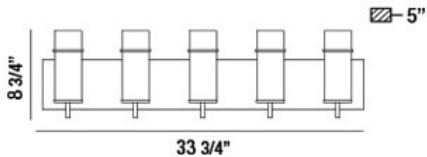

PISTA, 34" VANITY LIGHT

PRODUCT DETAILS

No.	:	34136-044
Product Color	:	GOLD
Product Material	:	METAL
Shade / Accent Colour	:	CLEAR
Shade / Accent Material	:	GLASS
Width	:	33.75"
Height	:	8.75"
Ext	:	5"
Weight	:	8.9lbs

Options Available

ITEM NO.	FINISH	SHADE
34136-010	CHROME	CLEAR
34136-027	BRONZE	CLEAR
34136-031	BLACK	CLEAR
34136-044	GOLD	CLEAR

TECHNICAL DETAILS

Canopy / Backplate Length	:	33.75"
Canopy / Backplate Height	:	1"
Canopy / Backplate Width	:	5"
Mounting	:	Up
Location	:	DAMP
Approval	:	