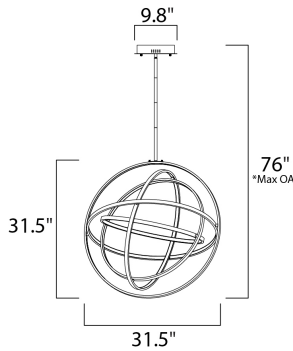

**PRODUCT DESCRIPTION**

A very unique and interesting design that features concentric bands of Polished Chrome or Black that rotate on 3 axis points and adjusts in multiple directions similar to a gyro. The edge of each slender band encases a small LED strip covered by a frosted lens. This work of art is so much more than just a lighting fixture.

\*max overall height

**MEASUREMENTS**

- DIMENSION : 31.5" L x 31.5" W x 31.5" H
- MAX OAH : 76" OAH
- CANOPY : 9.8" W x 2" H x 9.8" L
- HANGING WEIGHT : 13.86 lb

**LAMPING**

- LUMENS : 5,500 Rated
- BULB : 5 x 78W LED PCB Integrated , 78W Total
- BULB INCLUDED : (Integrated)
- DIMMABLE : Triac CL
- CRI : 80+ CRI
- COLOR\_TEMP : 3000K