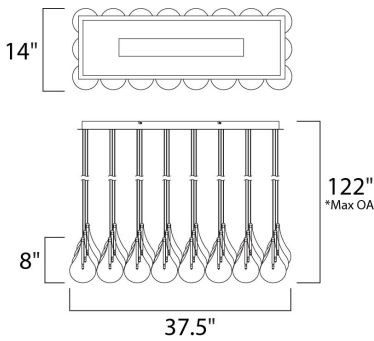

**PRODUCT DESCRIPTION**

A simple idea gracefully executed in the Larmes collection. Row upon row of Clear oversized teardrops, mounted onto an extended Polished Chrome lamp holder that supports xenon lamps, sets the stage. Individually adjustable drops for custom stagger effects allow for dramatic impact. An added benefit of each drop being aircraft cable-suspended, is the ability to adjust the overall height of the piece to fit the space. The final result is stark and stunning.

\*max overall height

**MEASUREMENTS**

DIMENSION : 37.5" L x 14" W x 8" H  
 MAX OAH : 122" OAH  
 HANGING WEIGHT : 20.02 lb

**LAMPING**

INPUT VOLTAGE : V  
 LUMENS : 2,880 Rated  
 BULB : 24 x 10W Xenon 12V G4 , 240W Total  
 BULB INCLUDED : (Included)  
 DIMMABLE : Electronic Low Voltage (ELV)  
 COLOR\_TEMP : 2900K