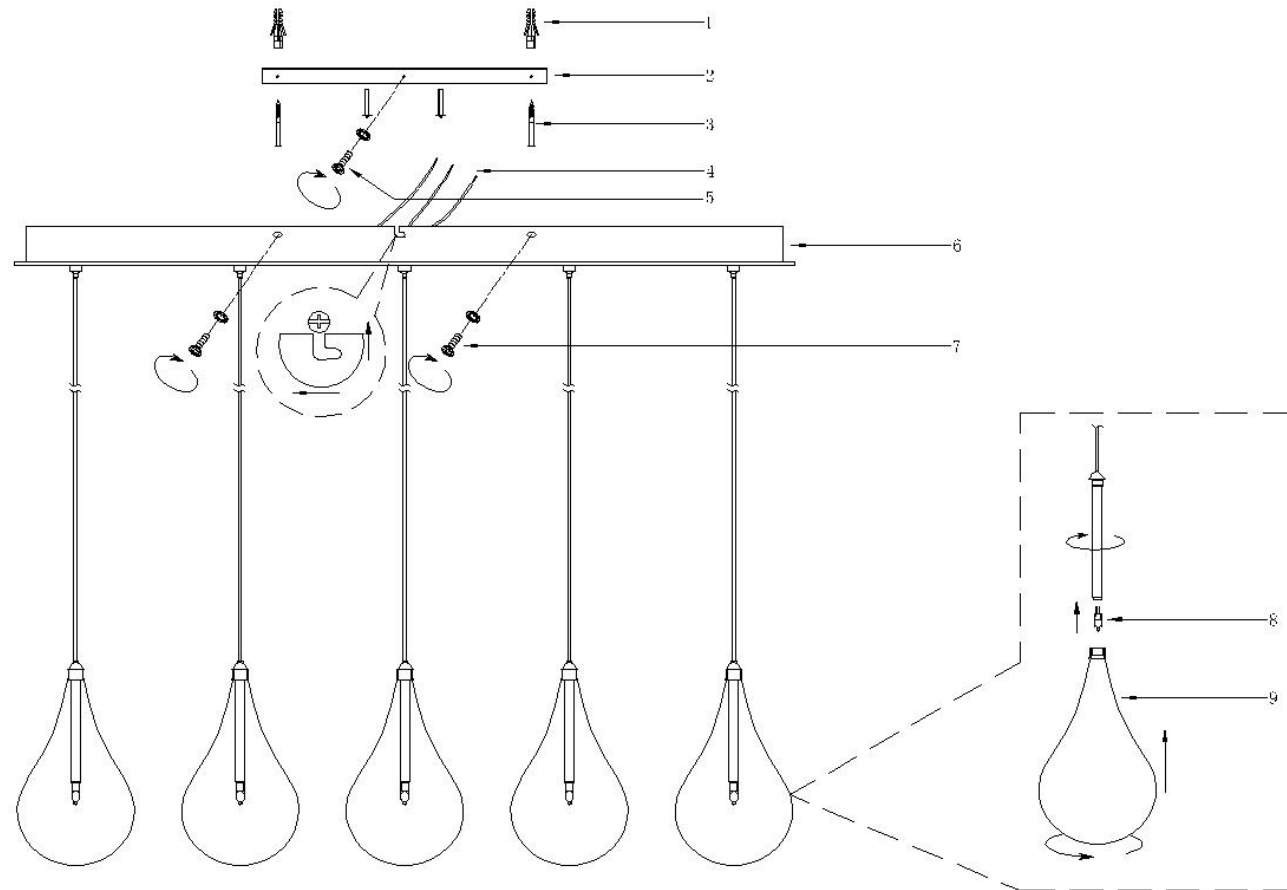

INSTALLATION INSTRUCTION

Item No.: E23115

FEATURE

Lamp Type: G4 5XMAX. 20W 12V ~

The lamp for indoor use only

INSTALLATION INSTRUCTION

Item No.: E23115-18

FEATURE

Lamp Type: G4 5*Max. 20W 12V ~

The lamp can be only indoor used