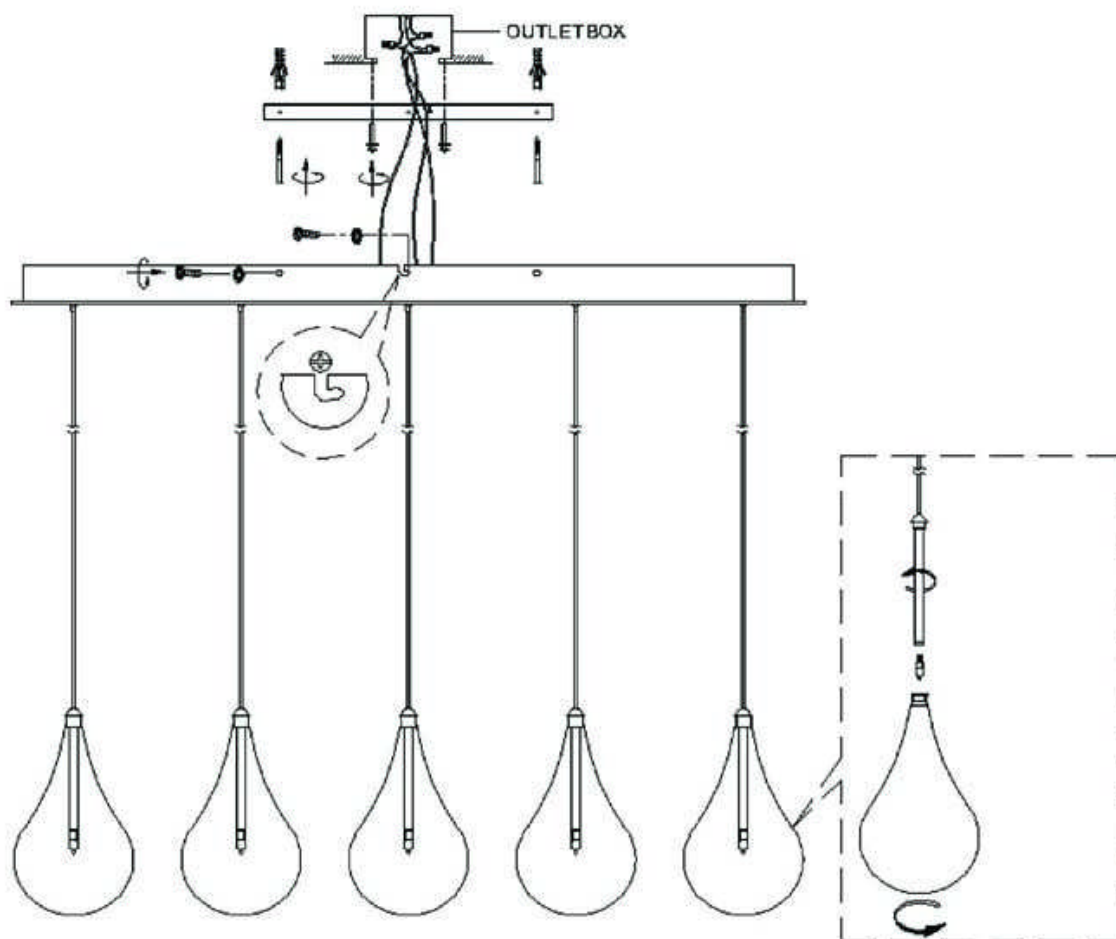

INSTALLATION INSTRUCTION

Item No.: E23115

FEATURE

Lamp Type: G4 5XMAX. 20W 12V ~

The lamp for indoor use only

INSTALLATION INSTRUCTION

Item No.: E23115-18

FEATURE

Lamp Type: G4 5*Max. 20W 12V ~

The lamp can be only indoor used