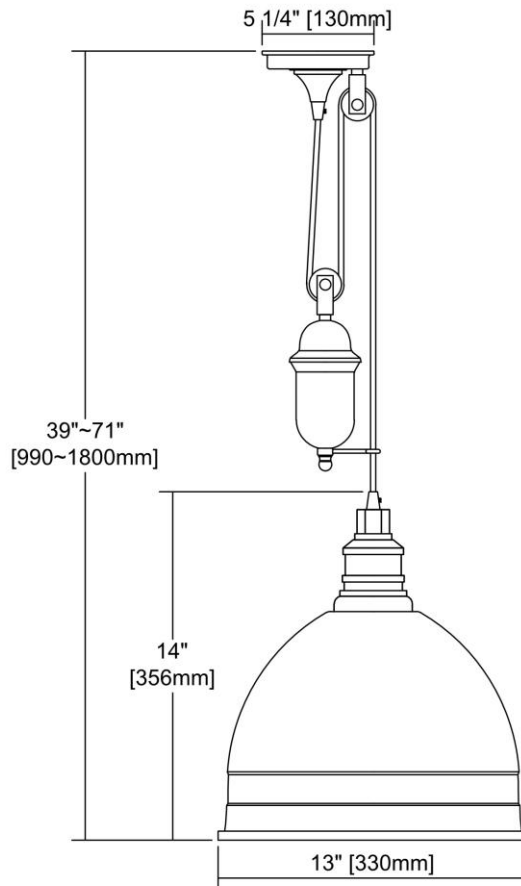

ITEM #:	66883/1
UPC	748119088228
Description	Carolton 1-Light Adjustable Pendant in Polished Nickel and Weathered Zinc with Grey Shade
Finish	Polished Nickel, Weathered Zinc
Materials	Aluminum
Brand	ELK Lighting
Collection	Carolton
Category	Indoor Lighting
Type	Mini Pendant

ITEM DIMENSIONS				RATINGS & SPECIFICATIONS				
Width	12 inches			Safety Rating	UL		Certification	N/A
Depth	12 inches			ADA Compliant	N/A		Voltage	N/A
Height	14 inches			BULBS / SOCKETS				
Weight	7 pounds			Quantity	1	Wattage	100 watts	
ADDITIONAL DIMENSIONS				Included	No		Type	A19 (E26 Medium Base)
Backplate / Canopy	5.25x5.25			Other	N/A			
HCWO	N/A			CHAIN / CORD INFORMATION				
Min. Extension	N/A			Chain	N/A		Cord	N/A
Max. Extension	N/A			SHADE / GLASS DETAILS				
OVERALL HEIGHT				Shade/Glass Description	Brushed Grey Shade			
Min.	N/A		Max.	N/A				
EXTENSION ROD(S)				Width	12 inches		Height	N/A
N/A				Width at Top	N/A		Width at Bottom	N/A