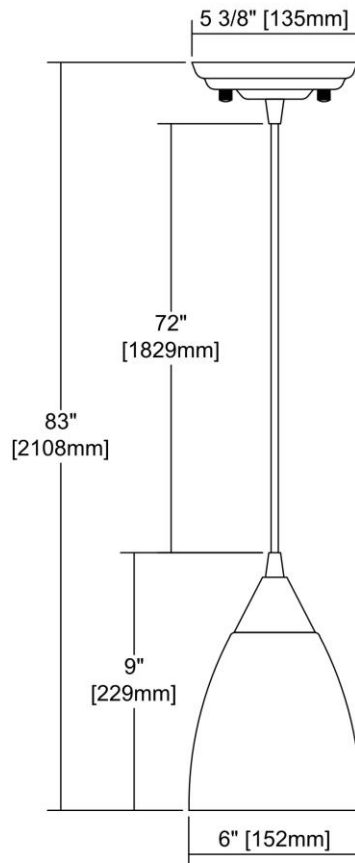


	<b>ITEM #:</b>	56530/1
	<b>UPC</b>	748119111940
	<b>Description</b>	Merida 1-Light Mini Pendant in Chrome with Silver Linen Glass
	<b>Finish</b>	Polished Chrome
	<b>Materials</b>	Glass, Metal
	<b>Brand</b>	ELK Lighting
	<b>Collection</b>	Merida
	<b>Category</b>	Indoor Lighting
	<b>Type</b>	Mini Pendant

ITEM DIMENSIONS				RATINGS & SPECIFICATIONS				
<b>Width</b>	6 inches			<b>Safety Rating</b>	UL		<b>Certification</b>	N/A
<b>Depth</b>	6 inches			<b>ADA Compliant</b>	N/A		<b>Voltage</b>	N/A
<b>Height</b>	9 inches			<b>BULBS / SOCKETS</b>				
<b>Weight</b>	2 pounds			<b>Quantity</b>	1		<b>Wattage</b>	100 watts
ADDITIONAL DIMENSIONS				<b>Included</b>	No		<b>Type</b>	A19 (E26 Medium Base)
<b>Backplate / Canopy</b>	5x5			<b>Other</b>	N/A			
<b>HCWO</b>	N/A			CHAIN / CORD INFORMATION				
<b>Min. Extension</b>	N/A			<b>Chain</b>	N/A		<b>Cord</b>	N/A
<b>Max. Extension</b>	N/A			SHADE / GLASS DETAILS				
OVERALL HEIGHT				<b>Shade/Glass Description</b>	Silver Linen Glass			
<b>Min.</b>	N/A		<b>Max.</b>	N/A				
EXTENSION ROD(S)				<b>Width</b>	N/A		<b>Height</b>	N/A
N/A				<b>Width at Top</b>	N/A		<b>Width at Bottom</b>	N/A