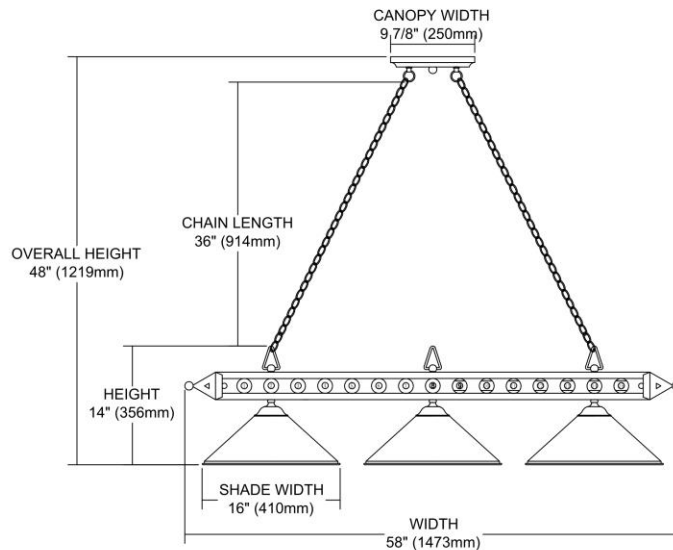

LED

<b>ITEM #:</b>	190-1-BK-M-LED
<b>UPC</b>	830335019053
<b>Description</b>	Designer Classics 3-Light Billiard Light in Matte Black with Billiard Motif - Includes LED Bulbs
<b>Finish</b>	Matte Black
<b>Materials</b>	Glass, Metal
<b>Brand</b>	ELK Lighting
<b>Collection</b>	Designer Classics
<b>Category</b>	Indoor Lighting
<b>Type</b>	Island Light

ITEM DIMENSIONS				RATINGS & SPECIFICATIONS				
<b>Width</b>	16 inches			<b>Safety Rating</b>	N/A		<b>Certification</b>	N/A
<b>Depth</b>	58 inches			<b>ADA Compliant</b>	N/A		<b>Voltage</b>	N/A
<b>Height</b>	14 inches			<b>BULBS / SOCKETS</b>				
<b>Weight</b>	24 pounds			<b>Quantity</b>	3	<b>Wattage</b>	9.5 watts	
<b>ADDITIONAL DIMENSIONS</b>				<b>Included</b>	Yes		<b>Type</b>	A19 LED (E26 Medium Base)
<b>Backplate / Canopy</b>	N/A			<b>Other</b>	N/A			
<b>HCWO</b>	N/A			<b>CHAIN / CORD INFORMATION</b>				
<b>Min. Extension</b>	N/A			<b>Chain</b>	N/A		<b>Cord</b>	N/A
<b>Max. Extension</b>	N/A			<b>SHADE / GLASS DETAILS</b>				
<b>OVERALL HEIGHT</b>				<b>Shade/Glass Description</b>	Billiard Motif and Black Metal Shades			
<b>Min.</b>	N/A	<b>Max.</b>	N/A					
<b>EXTENSION ROD(S)</b>				<b>Width</b>	N/A		<b>Height</b>	N/A
N/A				<b>Width at Top</b>	N/A		<b>Width at Bottom</b>	N/A