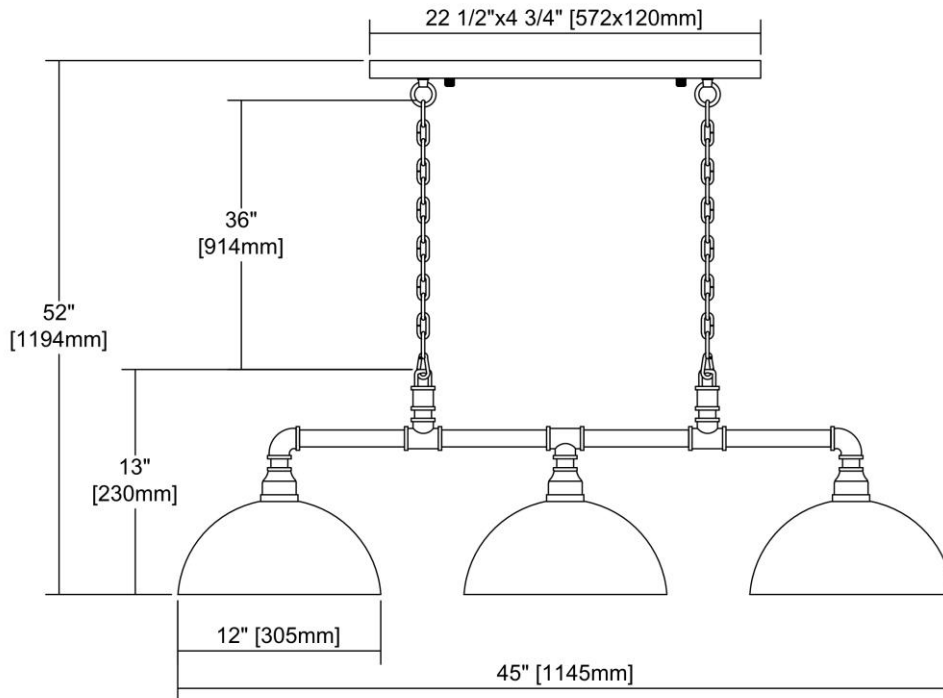

ITEM DIMENSIONS				RATINGS & SPECIFICATIONS				
Width	49 inches			Safety Rating	UL		Certification	N/A
Depth	12 inches			ADA Compliant	N/A		Voltage	N/A
Height	9 inches			BULBS / SOCKETS				
Weight	12 pounds			Quantity	3		Wattage	100 watts
ADDITIONAL DIMENSIONS				Included	No		Type	A19 (E26 Medium Base)
Backplate / Canopy	22.5x4.75			Other	N/A			
HCWO	N/A			CHAIN / CORD INFORMATION				
Min. Extension	N/A			Chain	N/A		Cord	N/A
Max. Extension	N/A			SHADE / GLASS DETAILS				
OVERALL HEIGHT				Shade/Glass Description	Matching Shades			
Min.	N/A		Max.	N/A				
EXTENSION ROD(S)				Width	N/A		Height	N/A
N/A				Width at Top	N/A		Width at Bottom	N/A