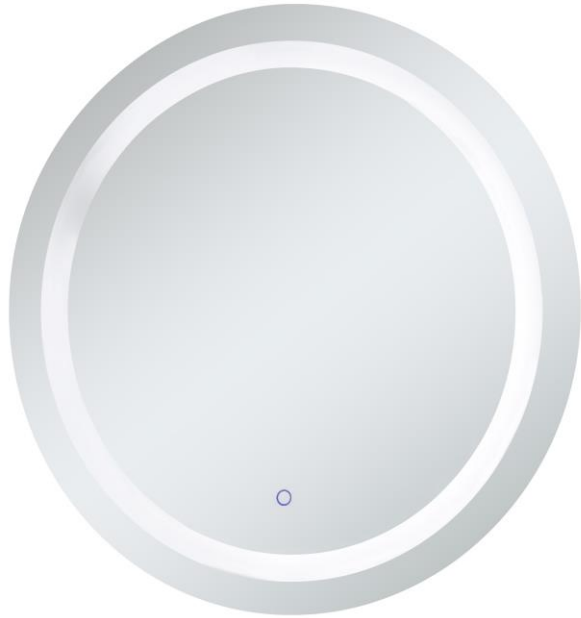

## MRE23232

W32" X H32" CRI 90 CCT (K) 4200K, 6400K, 3000K 508Lumens  
LED Mirror Light

### PRODUCT DESCRIPTION

IP44 Rated LED Backlit Bathroom Wall Mirror, Highly polished silver mirror with 4 Rectangle light windows. Epoxy powder coated mild steel back box. LED Mirror Light is designed to provide 40,000 hours of life.

### SPECIFICATIONS:

- Mirror Size: W32" X H32"
- Lamp power: 73W;
- Lumens:508 lm
- CRI  $\geq$  0.9;
- CCT: 4200K, 6400K , 3000K
- Watts per color temperature: 32W+16W+16W
- Dimming LED
- Electronic Driver: Input 110-120V, output DC 12V
- Defogger
- Luminaire Disconnect
- Changeable LED light strip
- Primary Material: SPCC+GLASS
- UL Approved

FINISH: Silver