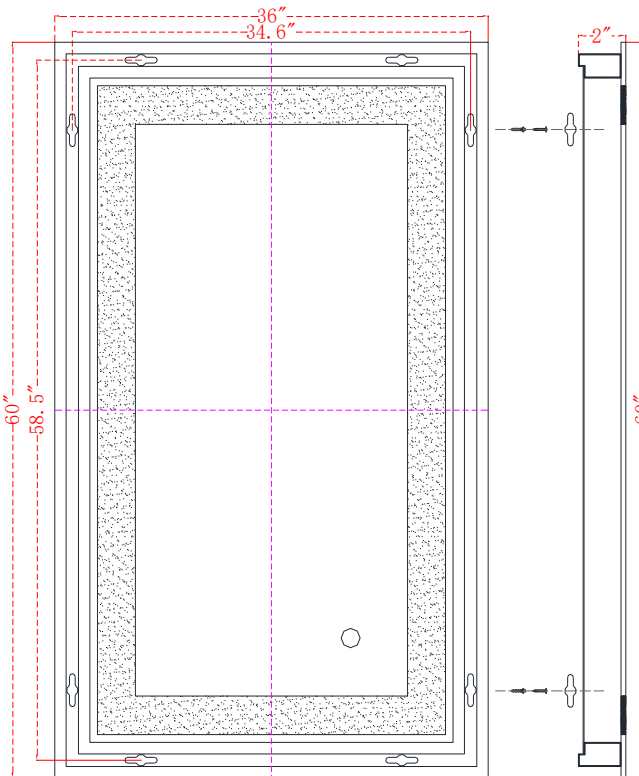

MRE13660

W36" X H60" CRI 90 CCT (K) 4200K, 6400K, 3000K 1056Lumens

LED Mirror Light

Elitco Lighting

Project

Location

PRODUCT DESCRIPTION

IP44 Rated LED Backlit Bathroom Wall Mirror, High polished silver mirror with 4 panel lights. Epoxy powder coated mild steel back box. LED Mirror Light is designed to provide 40,000 hours of life.

SPECIFICATIONS:

- Mirror Size: W36" X H60"
- Lamp power: 198W;
- Lumens: 1056lm
- CRI \geq 0.9;
- CCT: 4200K, 6400K, 3000K
- Watts per color temperature: 68W+34W+34W
- Dimming LED
- Electronic Driver: Input 110-120V, output DC 12V
- Defogger
- Luminaire Disconnect
- Changeable LED light strip
- Primary Material: SPCC+GLASS
- UL Approved

FINISHES: Glossy White Back box Gray

INSTALLATION:

1. Mount the chassis on the wall, the chassis can be horizontal and vertical hanging.
2. Install lamps
3. Wiring
4. Powder connection
5. Hang mirror on chassis

Size: W36" X H60"

LABELS: UL/CUL listed (CUL listed number: E479383), IP Rating: IP44.