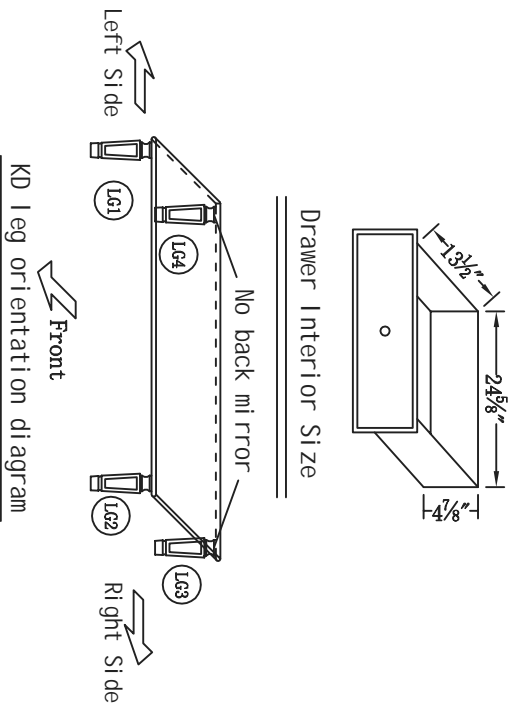

Side view

DWG. NO.

MODEL NO:
MF6-1036S

SPEC NO.:

QUANTITY:

DATE:

CHECKED BY:

FOR PROPOSAL ONLY ALL
DIMENSIONS TO BE VERIFIED

PROJECT:

COLOR:

FINISH:

REVISIONS

1	
2	
3	
4	
5	
6	

ELEGANT
FURNITURE & LIGHTING™

500-550 E. Erie Avenue
Philadelphia PA 19134
1-888-388-3390