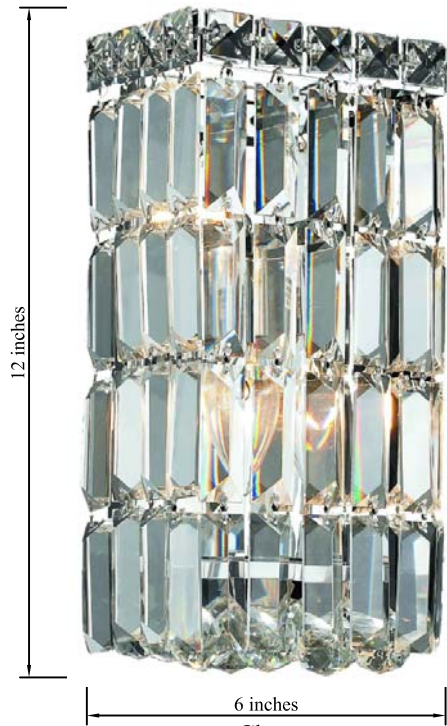

## MAXIME COLLECTION

Maxime 2-Light Chrome Wall Sconce Clear Crystal

Chrome  
Item No: V2032W6C

Black  
Item No: V2032W6BK

### Dimensions

Back plate size(in)	L10.2"*W4"*H0.8"
Chain/Rod Length	N/A
Width	6"
Extension	4"
Height	12"
Maximum Height	N/A

### Specifications

Finish	2 Finishes
Material	Iron / Crystal
Crystal/Glass Color	Clear
Type	Wall Sconce
Hanging Device	N/A
Voltage	110-125V
Dimmable	YES
Warranty	1 Year Limited
Shipment Type	Small Parcel