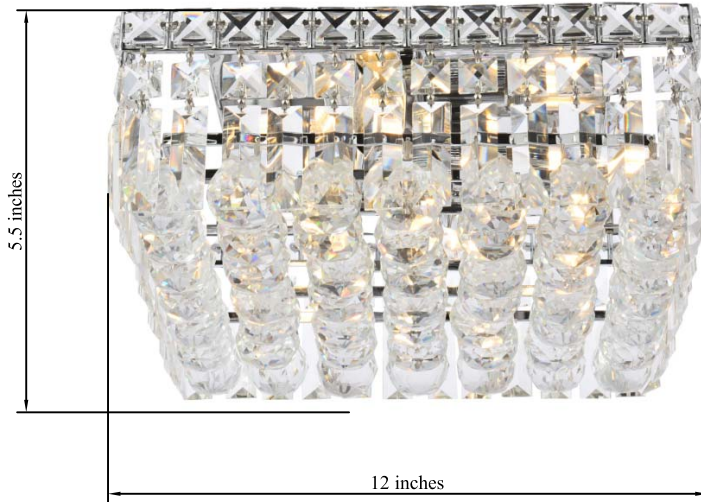

PRODUCT SPECIFICATION SHEET

MAXIME COLLECTION

Maxime 4-Light Chrome Flush Mount Clear Crystal

Chrome
Item No: V2032F12C

Black
Item No: V2032F12BK

Available Finishes

The Collection is composed of Chandeliers,
Table Lamps, Floor lamps, Pendants,
Wall Sconces and Flush Mounts

Dimensions

Canopy Size(in)	L9.4"W9.4"H1"
Chain/Rod Length	N/A
Length	12"
Width	12"
Height	5.5"
Maximum Height	N/A

Specifications

Finish	2 Finishes
Material	Iron / Crystal
Crystal Color	Clear
Type	Flush Mount
Hanging Device	N/A
Voltage	110-125V
Dimmable	YES
Warranty	1 Year Limited
Shipment Type	Small Parcel

Bulb / Socket

Socket Type	E12
Number of Lights	4
Wattage/Bulb	40W
Included	No

Installation

Indoor/Outdoor	Indoor
Dry/Wet/Damp	Dry
Weight	27 LBS
Wire Length	12"
Safety Rating	UL Listed