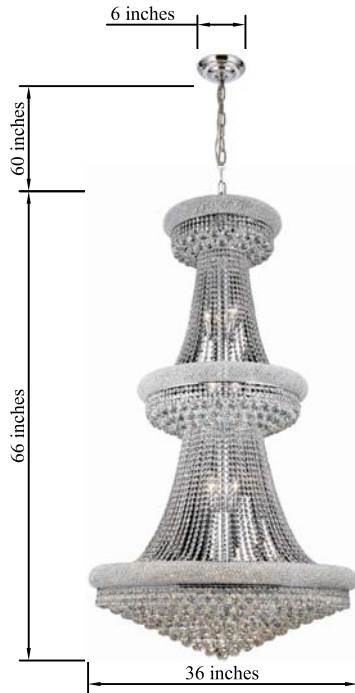

PRODUCT SPECIFICATION SHEET

PRIMO COLLECTION

Primo (32)-Light Chrome Pendant Clear Crystal

Chrome
Item No: V1800G36C

Gold
Item No: V1800G36G

Available Finishes

The Collection is composed of Chandeliers,
Table Lamps, Pendants
Wall Sconces and Flush Mounts

Dimensions

Canopy Size(in)	D6"H1.5"
Chain/Rod Length	60"
Length	N/A
Width	36"
Height	66"
Maximum Height	130"

Specifications

Finish	2 Finishes
Material	Iron / Crystal
Crystal/Glass Color	Clear
Type	Pendant
Hanging Device	Chain
Voltage	110-125V
Dimmable	YES
Warranty	1 Year Limited
Shipment Type	LTL

Bulb / Socket

Socket Type	E12
Number of Lights	32
Wattage/Bulb	40W
Included	No

Installation

Indoor/Outdoor	Indoor
Dry/Wet/Damp	Dry
Weight	182 LBS
Wire Length	144"
Safety Rating	UL Listed