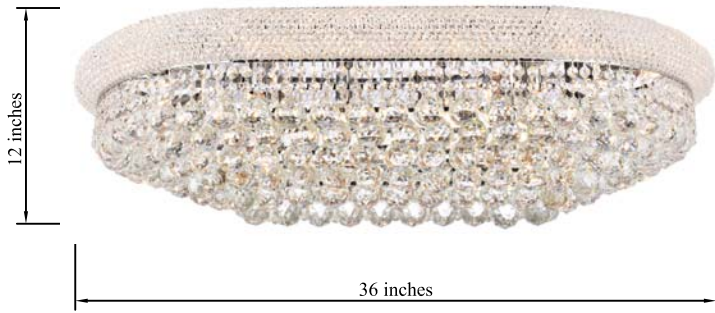

## PRIMO COLLECTION

Primo 18-Light Chrome Flush Mount Clear Crystal

Chrome  
Item No: V1800F36SC

Gold  
Item No: V1800F36SG

### Dimensions

Canopy Size(in)	L29.5" W14"H1"
Chain/Rod Length	N/A
Length	36"
Width	20"
Height	12"
Maximum Height	N/A

### Specifications

Finish	2 Finishes
Material	Iron / Crystal
Crystal Color	Clear
Type	Flush Mount
Hanging Device	N/A
Voltage	110-125V
Dimmable	YES
Warranty	1 Year Limited
Shipment Type	Small Parcel