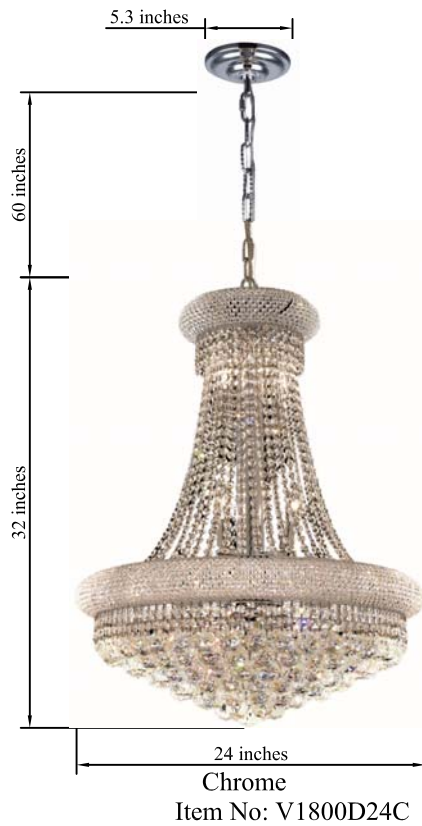

## PRIMP COLLECTION

Primo (14)-Light Chrome Pendant Clear Crystal

### Dimensions

Canopy Size(in)	D5.3"H1"
Chain/Rod Length	60"
Length	N/A
Width	24"
Height	32"
Maximum Height	92"

### Specifications

Finish	3 Finishes
Material	Iron / Crystal
Crystal/Glass Color	Clear
Type	Pendant
Hanging Device	Chain
Voltage	110-125V
Dimmable	YES
Warranty	1 Year Limited
Shipment Type	Small Parcel

### Bulb / Socket

Socket Type	E12
Number of Lights	14
Wattage/Bulb	40W
Included	No