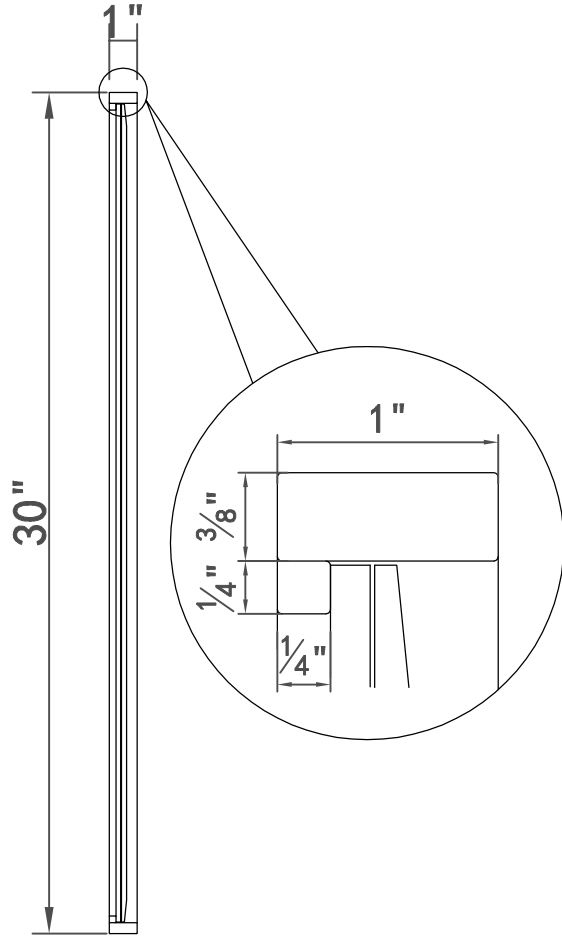

Front view

Side view

DWG. NO.

MODEL NO:  
MR4630BK

SPEC NO:

QUANTITY:

DATE:

CHECKED BY:

FOR PROPOSAL ONLY ALL  
DIMENSIONS TO BE VERIFIED

PROJECT:

COLOR:

FINISH:

REVISIONS

①	
②	
③	
④	
⑤	
⑥	

500-550 E. Erie Avenue  
Philadelphia PA 19134  
1-888-388-3390

Mdel #	Product Type	Style	Product Width (in)	Product Depth (in)	Product Height (in)	Mirror Width	Mirror Depth
MR4630BK	Mirror	Contemporary	40	1	30	39.25"	0.16"
Mirror Height	Frame shape	Orientati on	Frame finish	Frame material	Mbunting / attachme nt type	Number of brackets	Beveled glass
29.625"	Oval	Vertical and Horizontal	Black	Metal and MDF	Metal Inset hanger	2	Yes
Frameles s	Package LENGTH	Packaged WIDTH	Packaged HEIGHT	Package Weight	Product weight	Shi pment Type	
No	44.75	35.25	4.5	57.64	31.24	Small Parcel	

DWG. NO.

MODEL NO:  
MR4630BK

SPEC NO:

QUANTITY:

DATE:

CHECKED BY:

FOR PROPOSAL ONLY ALL DIMENSIONS TO BE VERIFIED

PROJECT: