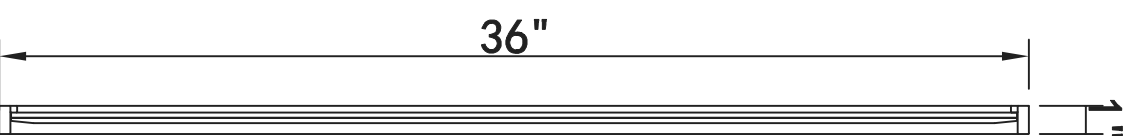

Front view

Side view

DWG. NO.

MODEL NO:
MR4061BK

SPEC NO:

QUANTITY:

DATE:

CHECKED BY:

Philadelphia PA 19134

1-888-388-3390

Model #	MR4061BK	Product Type	Mirror	Product Width (in)	36	Product Depth (in)	1	Product Height (in)	36
Mirror Width	35.25"	Mirror Depth	0.16"	Mirror Height	35.25"	Frame Shape	Round	Orientation	Vertical and Horizontal
Frame finish	Black	Frame material	Metal and MDF	Mounting / attachment type	Brackets	Number of brackets	1	Beveled glass	Yes
Frameless	No	Package LENGTH	40.75	Package WIDTH	41.25	Package HEIGHT	4.5	Package Weight	46.64
Product weight	22.44	Shipment Type	Small Parcel						