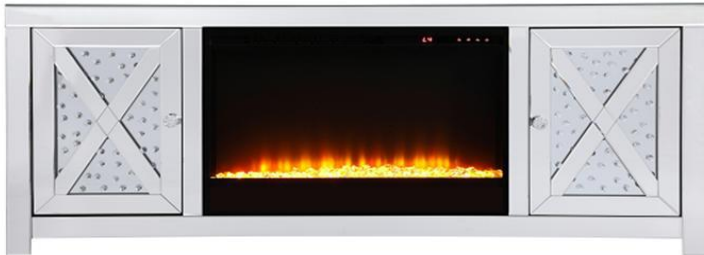

PRODUCT SPECIFICATION SHEET

Modern COLLECTION

Modern 59 in. mirrored tv stand with crystal fireplace in Clear

Item No:MF9904-F2

Dimensions

Overall dimensions	59"L x 15.7"W x 22"H
shelf weight capacity	20 lbs
cord length	70"

Specifications

Finish	1 Finish
Material	Mirror and mdf and crystal
accommodates fireplace	Yes
fireplace included	Yes
fireplace type	electric
remote included	yes
fireplace emits heat	yes
BTU output	4777
flickering flame effect	yes
space heating capacity	400sqft
number of shelves	1
adjustable shelves	no
cable management	yes
removable backpanel	yes
tipover restraint device included	yes
hardware finish	Silver
assembly level	partial assembly
Warranty	1 Year Limited
Shipment Type	LTL