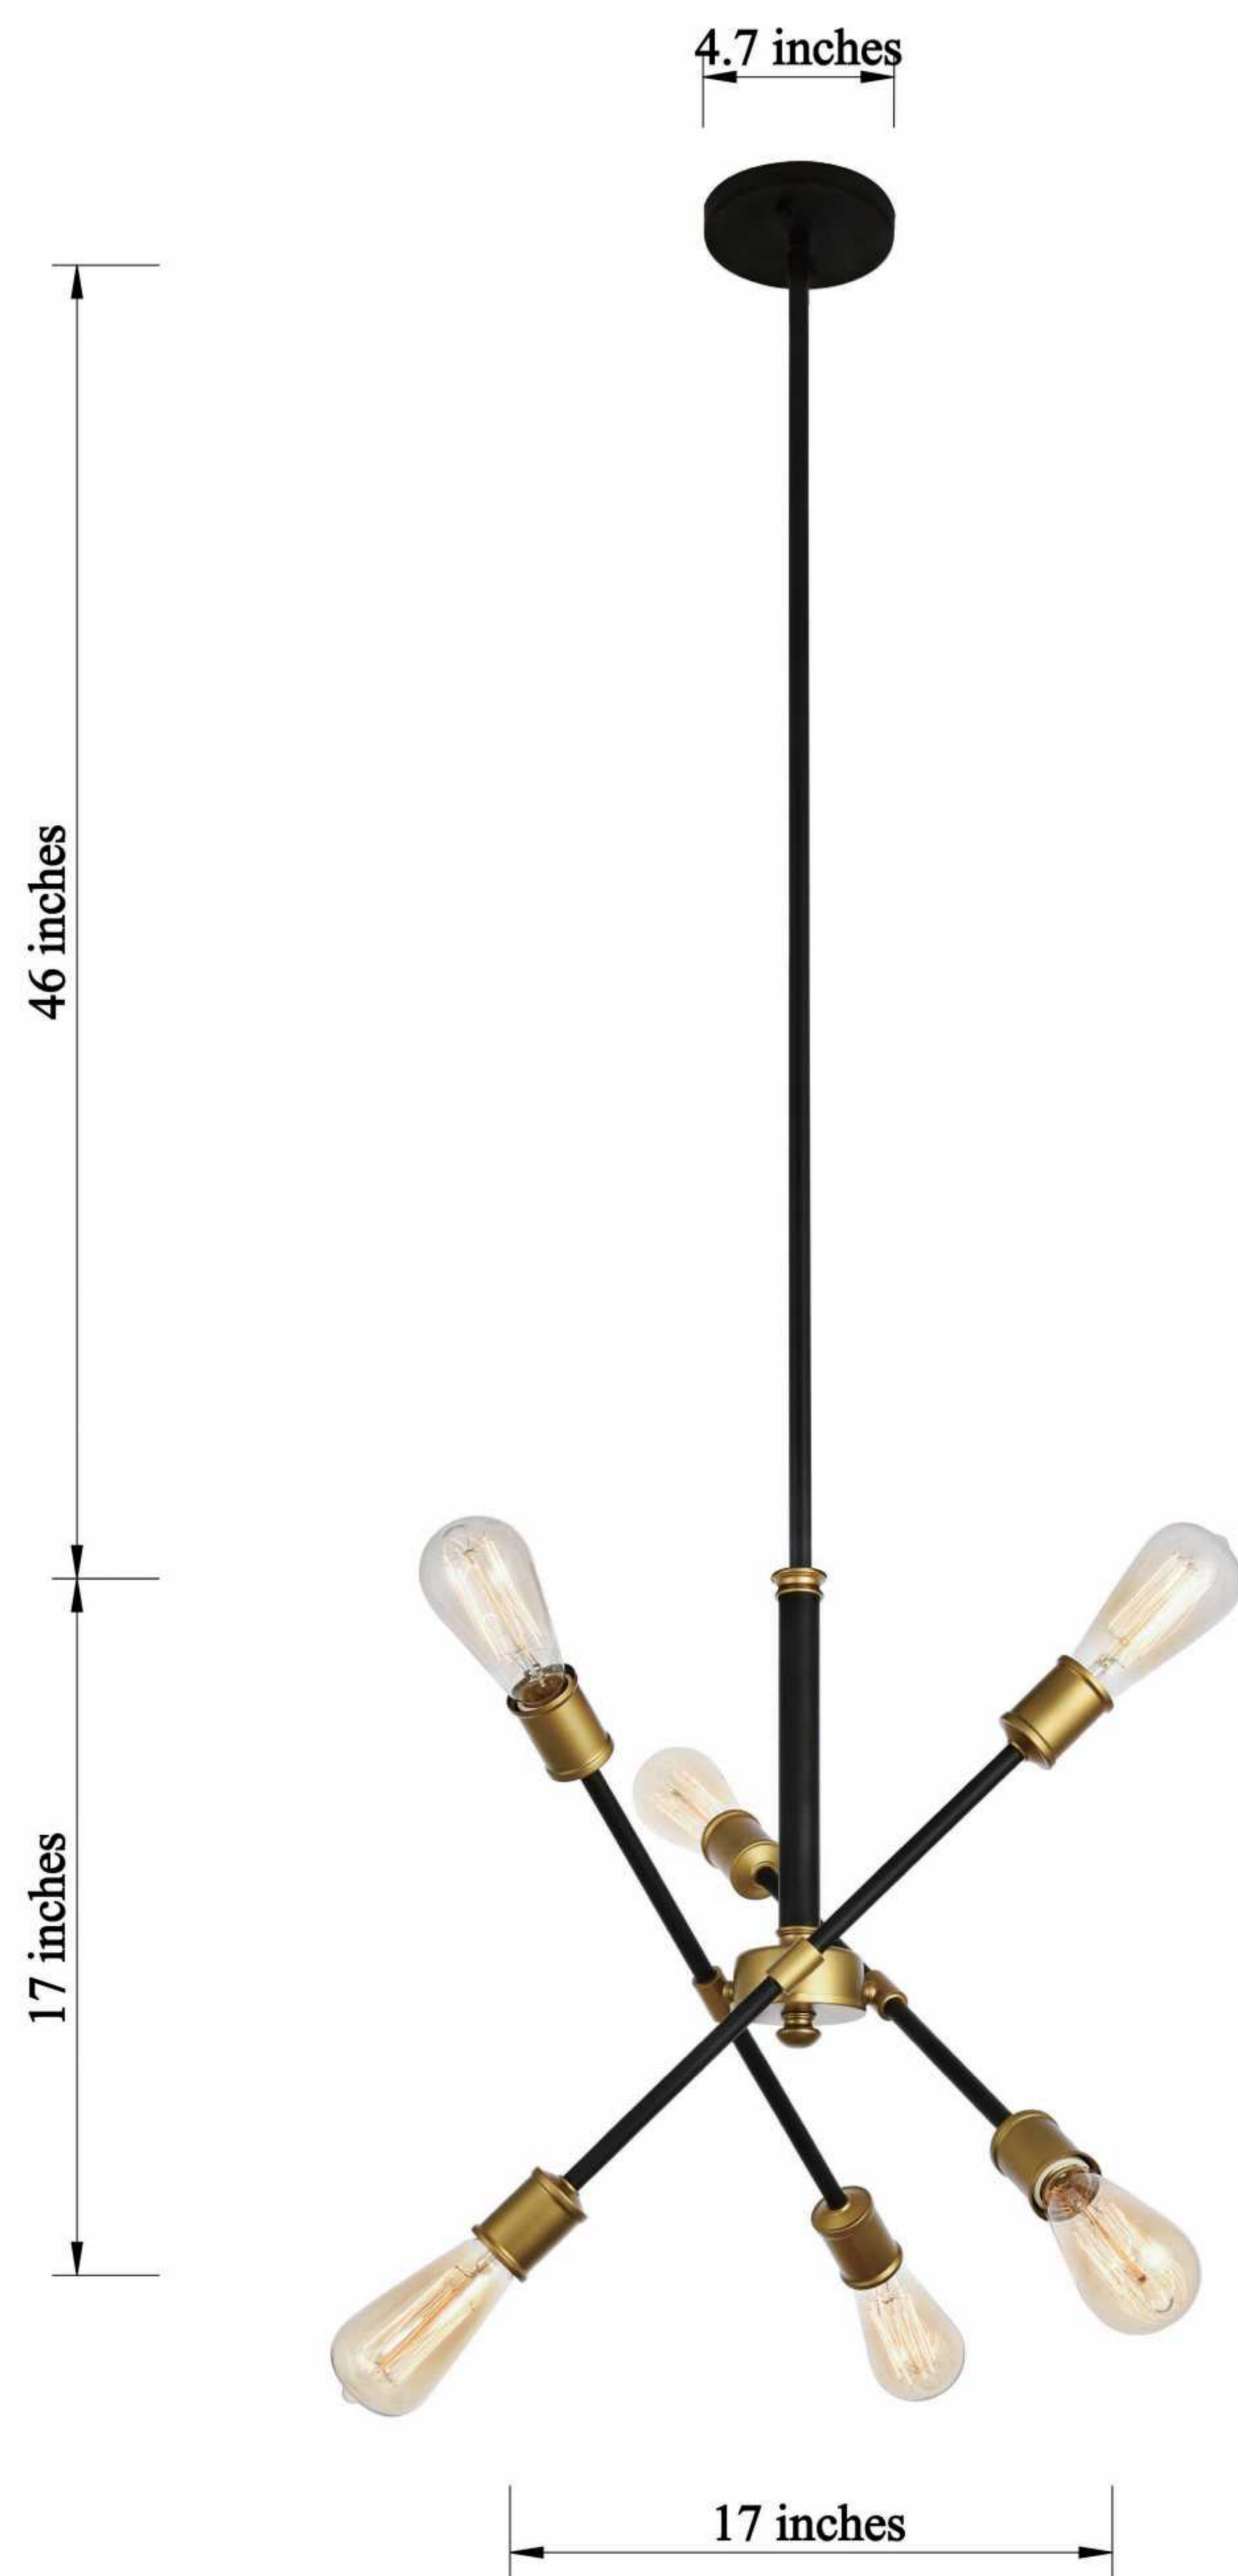

PRODUCT SPECIFICATION SHEET

AXEL COLLECTION

AXEL 6-Light Steel Pendant

Black+Brass
Item No:LD8015D18BK

Black
Item No:LD8015D18BLA

Polish Nickel
Item No:LD8016D18PN

Brass
Item No:LD8017D18BR

Available Finishes

Dimensions

Canopy Size(in)	W4.7" H1.0"
Chain/Rod Length	46"
Length	N/A
Width	17.1"
Height	19.6"
Maximum Height	67"

Specifications

Finish	4 Finishes
Material	Metal
Glass Color	N/A
Type	Pendant
Hanging Device	Rod
Voltage	110-125V
Dimmable	Yes
Warranty	1 Year Limited
Shipment Type	Small Parcel

Bulb / Socket

Socket Type	E26
Number of Lights	6
Wattage/Bulb	60W
Included	No

Installation

Indoor/Outdoor	Indoor
Dry/Wet/Damp	Dry
Weight	5.53 LBS
Wire Length	56"
Safety Rating	ETL Listed