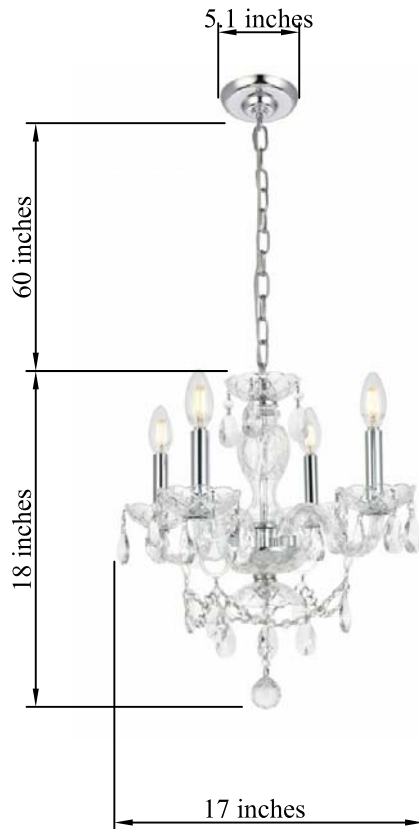

## PRINCETON COLLECTION

PRINCETON 4-Light Chrome Pendant Clear Royal Cut Crystal

Chrome  
Item No:7834D17C

Gold  
Item No:7834D17G

Available Finishes

The Collection is composed of Chandeliers

### Dimensions

Canopy Size(in)	D5.1"H1.2"
Chain/Rod Length	60"
Length	N/A
Width	17"
Height	18"
Maximum Height	78"

### Specifications

Finish	2 Finishes
Material	Iron / Glass / Crystal
Crystal / Glass Color	Clear
Type	Pendant
Hanging Device	Chain
Voltage	110-125V
Dimmable	No
Warranty	1 Year Limited
Shipment Type	Small Parcel

### Bulb / Socket

Socket Type	E12
Number of Lights	4
Wattage/Bulb	40W
Included	No