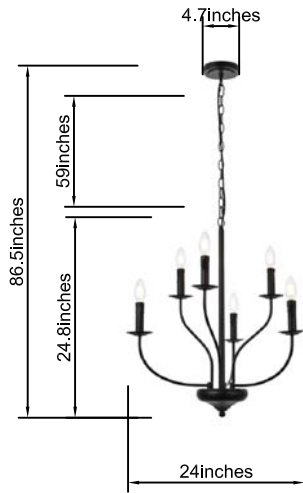

PRODUCT SPECIFICATION SHEET

WESTLEY COLLECTION

WESTLEY 6-Light Black Pendant Lamp

Black
Item No:LD7046D24BK

Brass
Item No:LD7046D24BR

Dimensions

Canopy Size(in)	ø4.7" H1.0"
Chain/Rod Length	59"
Length	N/A
Width	ø24"
Height	24.8"
Maximum Height	86.5"

Specifications

Finish	2 Finishes
Material	Metal
Glass Color	N/A
Type	Pendant Lamp
Hanging Device	Chain
Voltage	110-125V
Dimmable	No
Warranty	1Year Limited
Shipment Type	Small Parcel

Bulb / Socket

Socket Type	E12
Number of Lights	6
Wattage/Bulb	240W
Included	No

Installation

Indoor/Outdoor	Indoor
Dry/Wet/Damp	Dry
Weight	5.5 LBS
Wire Length	78.7"
Safety Rating	ETL Listed

Available Finishes