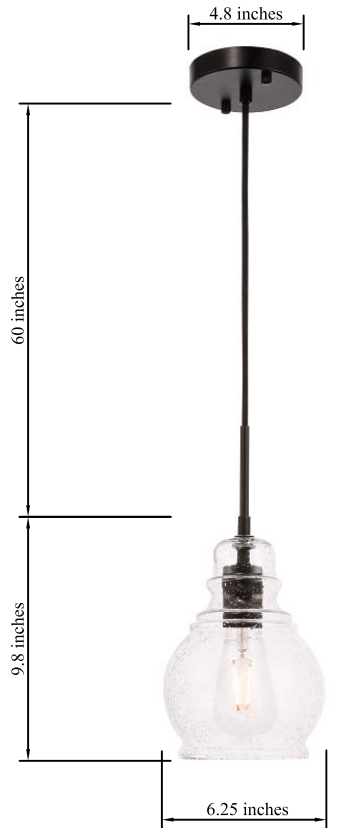

## PIERCE COLLECTION

PIERCE 1-Light Black Pendant Clear Bubble Glass

Black  
Item No:LD6201BK

Chrome  
Item No:LD6202C

Brass  
Item No:LD6203BR

Available Finishes

### Dimensions

Canopy Size(in)	D4.8"*H1"
Chain/Rod Length	N/A
Length	N/A
Width	6.25"
Height	9.8"
Maximum Height	70"

### Specifications

Finish	3 Finishes
Material	Iron / Glass
Glass Color	Clear Bubble
Type	Pendant
Hanging Device	Cord
Voltage	110-125V
Dimmable	Yes
Warranty	1 Year Limited
Shipment Type	Small Parcel

### Bulb / Socket

Socket Type	E26
Number of Lights	1
Wattage/Bulb	40W
Included	No