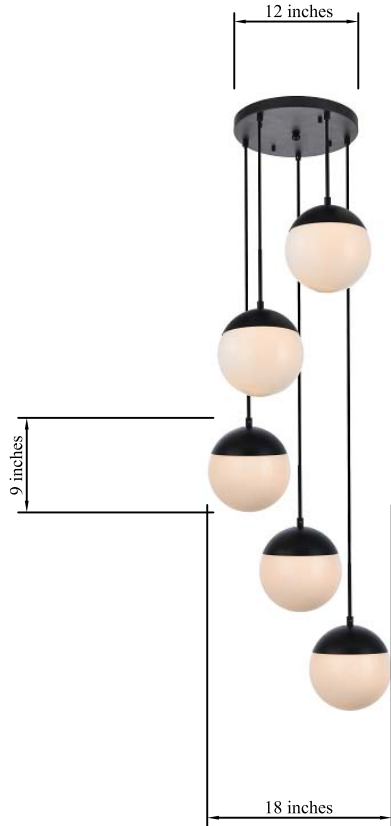

PRODUCT SPECIFICATION SHEET

ECLIPSE COLLECTION

ECLIPSE 3-Light Black Pendant Frosted White

Black
Item No:LD6074BK

Chrome
Item No:LD6076C

Brass
Item No:LD6078BR

Available Finishes

Dimensions

Canopy Size(in)	D12"*H1"
Chain/Rod Length	N/A
Length	N/A
Width	18"
Height	9"
Maximum Height	78"

Specifications

Finish	3 Finishes
Material	Iron / Glass
Glass Color	Frosted White
Type	Pendant
Hanging Device	Cord
Voltage	110-125V
Dimmable	Yes
Warranty	1 Year Limited
Shipment Type	Small Parcel

Bulb / Socket

Socket Type	E26
Number of Lights	5
Wattage/Bulb	40W
Included	No

Installation

Indoor/Outdoor	Indoor
Dry/Wet/Damp	Dry
Weight	15.5 LBS
Wire Length	78.5"
Safety Rating	ETL Listed