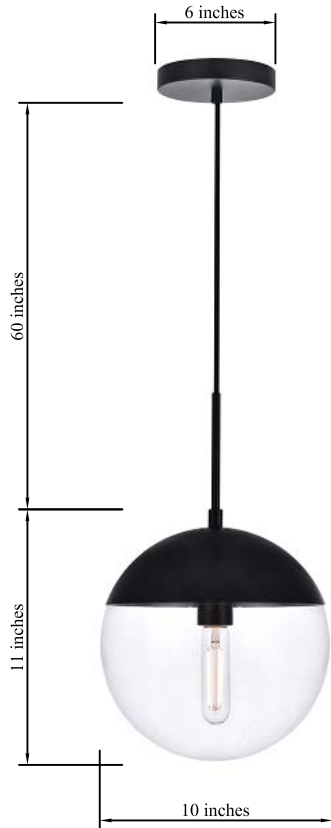

## ECLIPSE COLLECTION

ECLIPSE 1-Light Black Pendant Clear Glass

Black  
Item No:LD6033BK

Chrome  
Item No:LD6035C

Brass  
Item No:LD6037BR

Available Finishes

### Dimensions

Canopy Size(in)	D6"*H1"
Chain/Rod Length	60"
Length	N/A
Width	10"
Height	11"
Maximum Height	65"

### Specifications

Finish	3 Finishes
Material	Iron / Glass
Glass Color	Clear
Type	Pendant
Hanging Device	Cord
Voltage	110-125V
Dimmable	Yes
Warranty	1 Year Limited
Shipment Type	Small Parcel

### Bulb / Socket

Socket Type	E26
Number of Lights	1
Wattage/Bulb	40W
Included	No