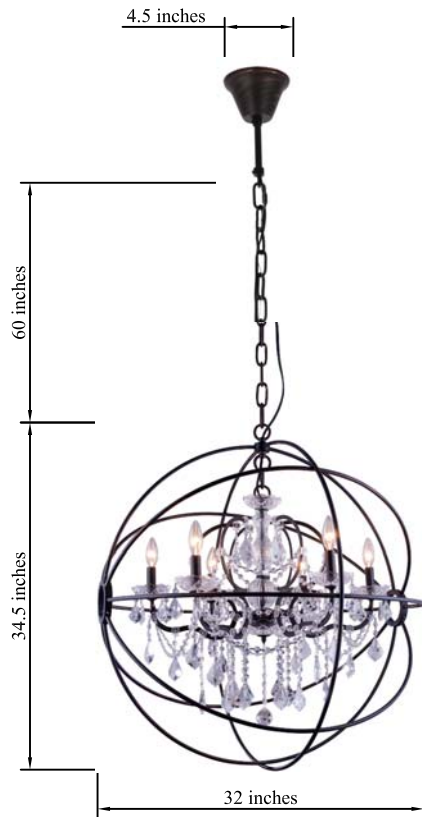

PRODUCT SPECIFICATION SHEET

GENEVA COLLECTION

Geneva (6)-Light Chrome Pendant Clear Crystal

Dark Bronze
Item No:1130D32DB

Polished Nickel
Item No:1130D32PN

Rustic Intent
Item No:1130D32RI

Available Finishes

The Collection is composed of Chandeliers,
Table Lamps, Floor lamps, Pendants and Wall Sconces

Dimensions

Canopy Size(in)	D6"H3.7"
Chain/Rod Length	60"
Length	N/A
Width	32"
Height	34.5"
Maximum Height	100"

Specifications

Finish	3 Finishes
Material	Iron / Glass / Crystal
Crystal/Glass Color	Clear
Type	Pendant
Hanging Device	Chain
Voltage	110-125V
Dimmable	YES
Warranty	1 Year Limited
Shipment Type	Small Parcel

Bulb / Socket

Socket Type	E12
Number of Lights	6
Wattage/Bulb	40W
Included	No

Installation

Indoor/Outdoor	Indoor
Dry/Wet/Damp	Dry
Weight	32.7 LBS
Wire Length	144"
Safety Rating	UL Listed