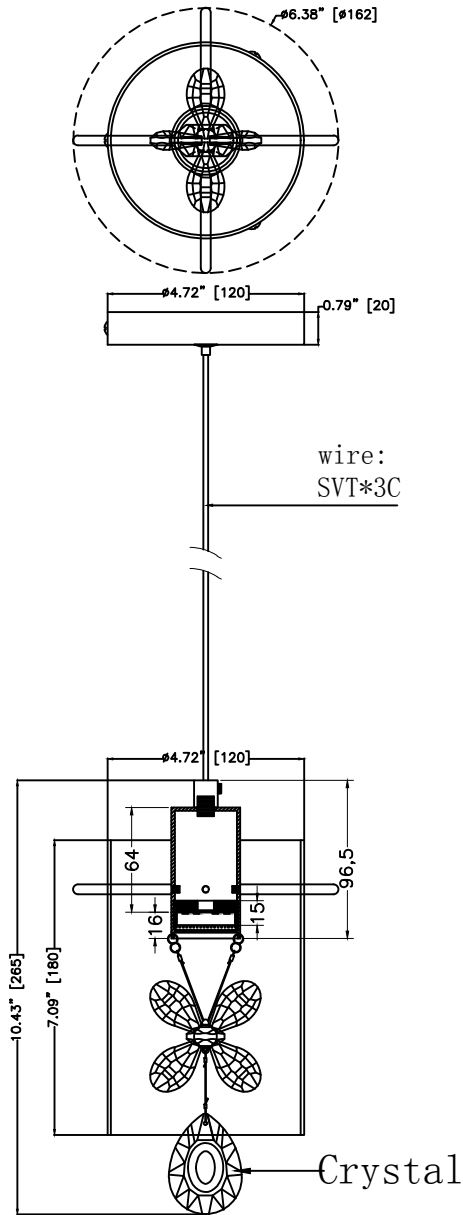

Finish:
 Colorway 1:Chrome
 Colorway 2:Gold
 Crystal:Clear
 Cord:Fabric
 Type of Bulb:AC LED 5W
 Number of Bulb: 1PCS
 Color temperature:3000K

Model#:	5202D6C/G	Chain/Rod/Cord item#:	
Number of Tiers:	1	Wire Included (INCH):	60"
		Wire color:	transparent
Fixture Material:	Glass & Crystal & Metal	Assembly required	Yes
Shades Included:	Yes	Light Bulbs:	1
		Bulb Type:	AC LED
Shade Material:	Glass	Color temperature:	3000K
		Average Life(hours):	20000 hours
Shade Color:	Clear	Estimated Yearly Energy cost (11¢/kWh)	
Shade Shape:	Cylindrical	Life Based on 3hrs/day (Years)	18 years
Shade Height:	7.09"	Dimmable :	No
		Lumen:	400lm
Shade Width:	φ4.72"	CRI:	80
		Dry/Wet/damp	Dry
Shade Length:		Watts:	5W
		Watt Equivalent:	
Hanging Device:	Electric wire	Max Wattage:	5W
		Voltage:	120V
Adjustable:	Yes	Finish:	Chrome/Gold+Clear
		Hardware Finish:	Chrome/Gold
Minimum Hanging Height:	17.22"	Hardware Material:	Metal
Maximum Hanging Height:	71.22"	Crystal Trim:	RC
Length (in.)	N/A	Crystal Color :	Clear light bubble
Width / Diameter (in.)	φ6.38"	UL & ULc Standard :	
Height (in.)	10.43"	Product Weight:	1.98
Inside Fixture Length (in.)		Hanging Weight (Frame Only)	
Inside Fixture Width/Diameter(in.)		Hanging Weight W/Crystal	
Inside Fixture Height (in.)		Shipment type:	Small Parcel
		Number of Boxes :	1
Canopy:	Yes	Box 1 Length:	7.08"
Canopy Height	0.79"	Box 1 Width:	7.08"
Canopy Width	φ4.72"	Box 1 Height:	14.57"
Canopy Length		Box 1 Weight (LBS):	2.42
Chain/Rod/Cord Included (INCH)	60"	Box 2 Length:	
		Box 2 Width:	
Chain/Rod/Cord finish:	Electric wire	Box 2 Height:	
		Box 2 Weight (LBS):	

FACTORY	
ITEM NO.	5202D6C/G
DRAFTER	(name of person who did the drawing)
DATE	Date of the latest revision