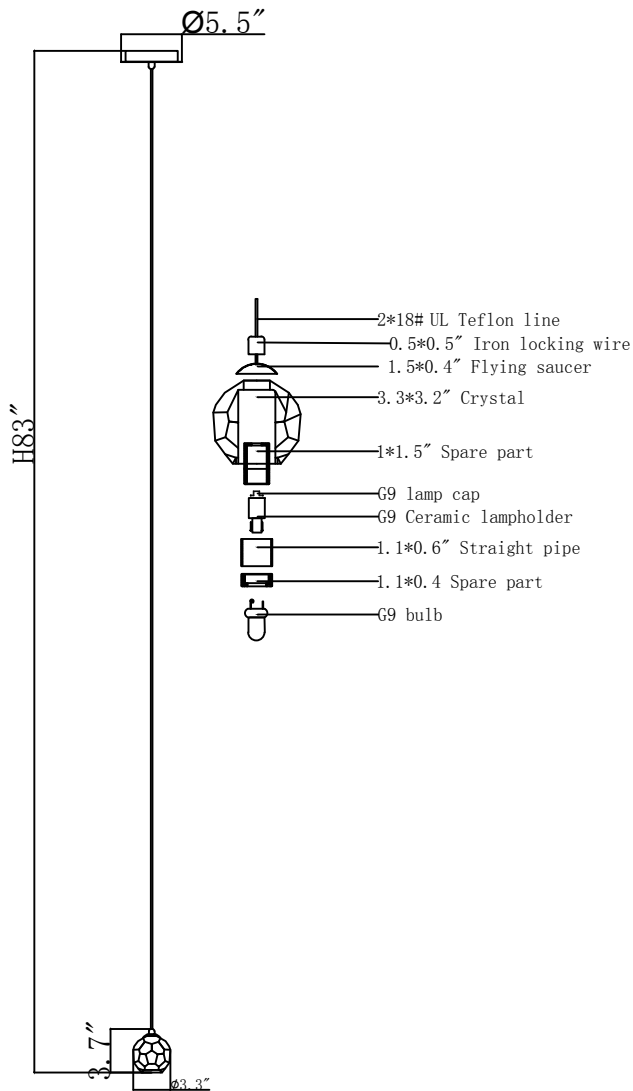

Finish:  
 Colorway 1:Chrome  
 Colorway 2:Gold  
 Colorway 3:Black  
 Crystal:Clear  
 Cord:  
 Type of Bulb:G9  
 Number of Bulb: 1

Model#:	3505D6C/G/BK	Chain/Rod/Cord item#:	
Number of Tiers:	1	Wire Included (INCH):	78"
		Wire color:	Transparent
Fixture Material:	Stainless steel & Crystal Glass	Assembly required	No
Shades Included:	Yes	Light Bulbs:	1
		Bulb Type:	
Shade Material:	Crystal	Color temperature:	
		Average Life (hours):	
Shade Color:	Clear	Estimated Yearly Energy cost (11¢/kWh)	
Shade Shape:	Circularity	Life Based on 3hrs/day (Years)	
Shade Height:	3.2"	Dimmable :	
		Lumen:	
Shade Width:	3.3"	CRI:	
Shade Length:	N/A	Dry/Wet/damp	Dry
		Watts:	40W
		Watt Equivalent:	
Hanging Device:	ETL18#Transparent Line	Max Wattage:	40W
		Voltage:	110-120V
Adjustable:	Yes	Finish:	Chrome/Glod/Black+Clear
		Hardware Finish:	Chrome&Glod&Black
Minimum Hanging Height:	20"	Hardware Material:	Iron + stainless steel
Maximum Hanging Height:	83"	Crystal Trim:	
Length (in.)		Crystal Color :	
Width / Diameter (in.)	5.5"	UL & ULc Standard :	Yes
Height (in.)	3.7"	Product Weight:	3.3
Inside Fixture Length (in.)		Hanging Weight (Frame Only)	
Inside Fixture Width/Diameter (in.)		Hanging Weight W/Crystal	
Inside Fixture Height (in.)		Shipment type:	Small Parcel
Canopy:	Yes	Number of Boxes :	1
Canopy Height	1"	Box 1 Length:	10"
Canopy Width	5.5"	Box 1 Width:	8"
Canopy Length		Box 1 Height:	8"
		Box 1 Weight :	4.8 LBS
Chain/Rod/Cord Included (INCH)	78"	Box 2 Length:	
		Box 2 Width:	
Chain/Rod/Cord finish:	Transparent	Box 2 Height:	
		Box 2 Weight :	

FACTORY	
ITEM NO.	3505D6C/G/BK
DRAFTER	
DATE	Date of the latest revision