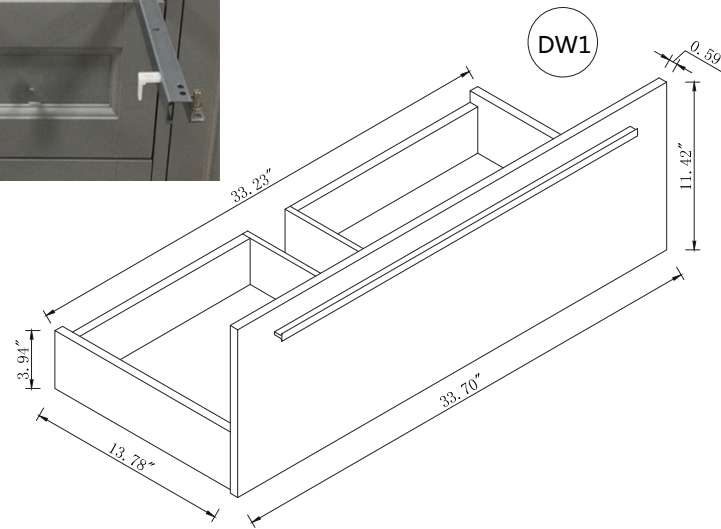

Top view

Back view

Side view

Front view

Drawer Interior Size

DWG. NO.:

MODEL NO.:

VF43536MGN

ALTERATIONS

1	
2	
3	
4	

FOR PROPOSAL ONLY ALL DIMENSIONS TO BE VERIFIED

SCALE:

DWG. BY:

CHECKED BY:

DATE:

PROJECT: