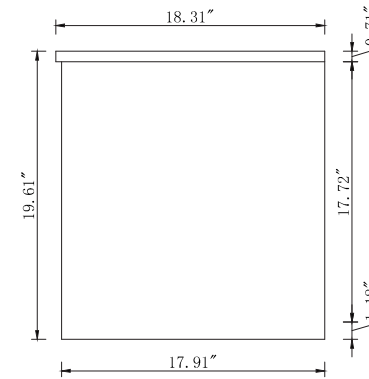

Top view

Back view

Side view

Front view

Drawer Interior Size

DWG. NO.:

MODEL NO.:

VF43536MGN

ALTERATIONS

1	
2	
3	
4	

FOR PROPOSAL ONLY ALL DIMENSIONS TO BE VERIFIED

SCALE:

DWG. BY:

CHECKED BY:

DATE:

PROJECT: