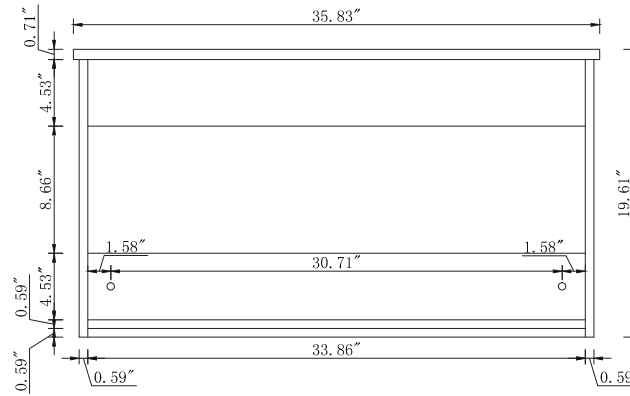

Top view

Back view

Side view

Front view

Drawer Interior Size

DWG. NO.:

MODEL NO.:

VF43536MGN

ALTERATIONS

1	
2	
3	
4	

FOR PROPOSAL ONLY ALL DIMENSIONS TO BE VERIFIED

SCALE:

DWG. BY:

CHECKED BY:

DATE:

PROJECT: