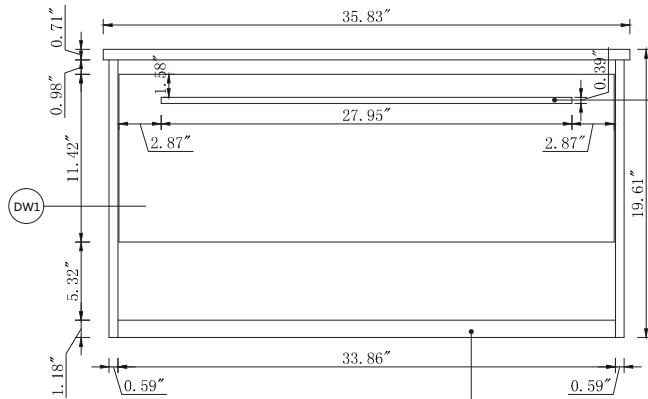

Top view

Back view

Side view

Front view

Drawer Interior Size

DWG. NO.:

MODEL NO.:

VF43536MGN

ALTERATIONS

1	
2	
3	
4	

FOR PROPOSAL ONLY ALL DIMENSIONS TO BE VERIFIED

SCALE:

DWG. BY:

CHECKED BY:

DATE:

PROJECT: