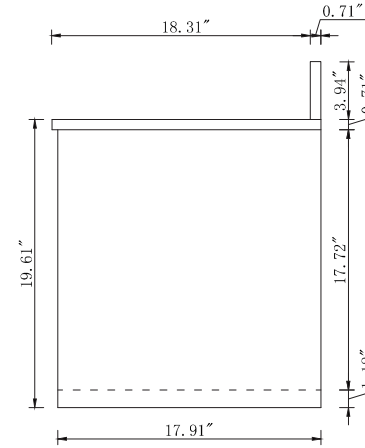

Top view

Back view

Side view

Front view

Drawer Interior Size

DWG. NO.:

MODEL NO.:

VF43530MTK\_BS

ALTERATIONS

- 1
- 2
- 3
- 4

FOR PROPOSAL ONLY ALL DIMENSIONS TO BE VERIFIED

SCALE:

DWG. BY:

CHECKED BY:

DATE:

PROJECT: