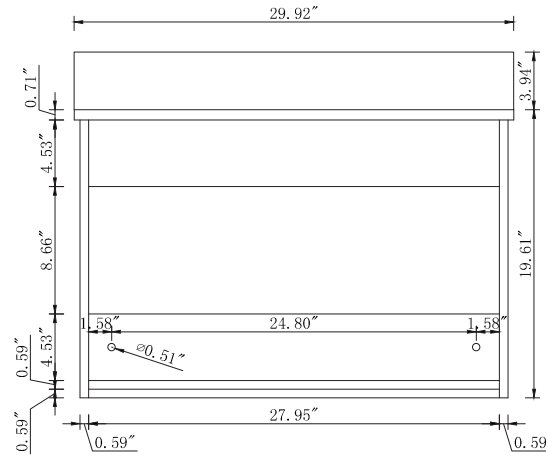

Top view

Back view

Side view

Front view

Drawer Interior Size

DWG. NO.:

MODEL NO.:

VF43530MTK\_BS

ALTERATIONS

- 1
- 2
- 3
- 4

FOR PROPOSAL ONLY ALL DIMENSIONS TO BE VERIFIED

SCALE:

DWG. BY:

CHECKED BY:

DATE:

PROJECT: