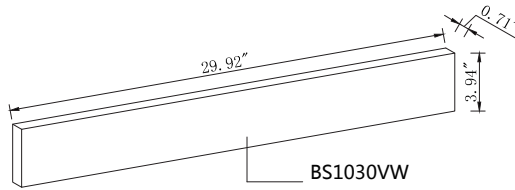

Top view

Back view

Side view

Front view

Drawer Interior Size

DWG. NO.:

MODEL NO.:

VF43530MTK\_BS

ALTERATIONS

- 1
- 2
- 3
- 4

FOR PROPOSAL ONLY ALL DIMENSIONS TO BE VERIFIED

SCALE:

DWG. BY:

CHECKED BY:

DATE:

PROJECT: