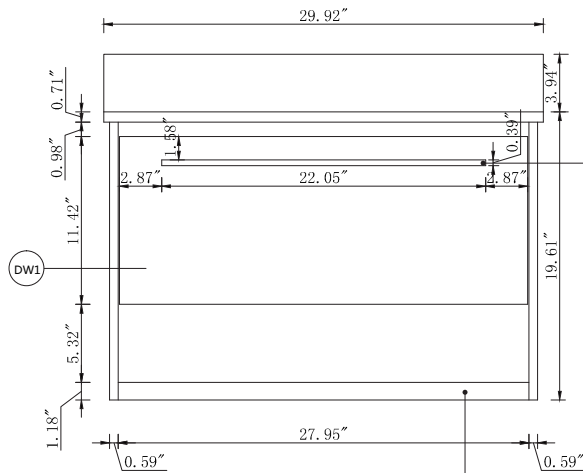

Top view

Back view

Side view

Front view

Drawer Interior Size

DWG. NO.:

MODEL NO.:

VF43530MTK\_BS

ALTERATIONS

- 1
- 2
- 3
- 4

FOR PROPOSAL ONLY ALL DIMENSIONS TO BE VERIFIED

SCALE:

DWG. BY:

CHECKED BY:

DATE:

PROJECT: