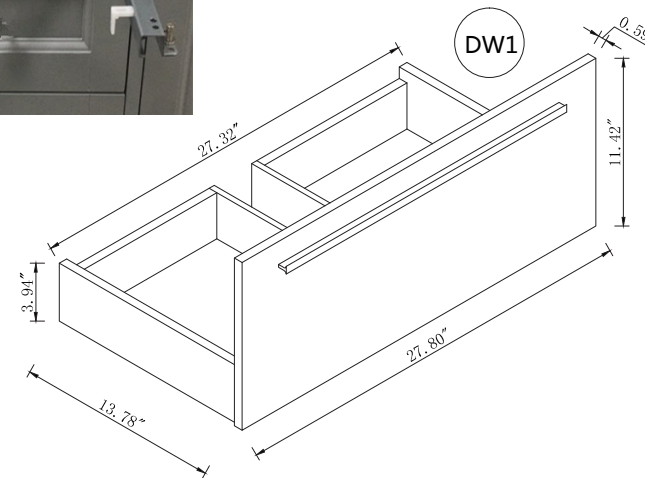

Top view

Back view

Side view

Front view

Drawer Interior Size

DWG. NO.:

MODEL NO.:

VF43530MTK\_BS

ALTERATIONS

- 1
- 2
- 3
- 4

FOR PROPOSAL ONLY ALL DIMENSIONS TO BE VERIFIED

SCALE:

DWG. BY:

CHECKED BY:

DATE:

PROJECT: