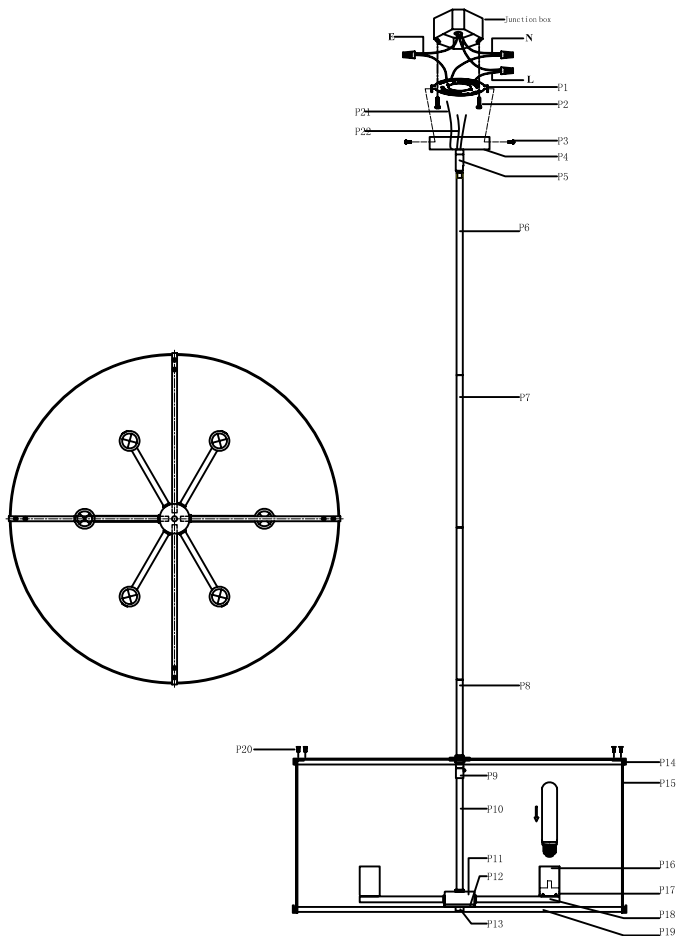

LIVING DISTRICT

Collection: Agnys

Installation manual for:

LD7058D26BK/BR D26" H12" L4

Installation instructions:

1. Black wire from ceiling(junction box) attaches to "L"wire from the fixture.
2. White wire from ceiling(junction box) attaches to "N"wire from the fixture.
3. "E" wire from the fixture is attached to the mounting bracket and an additional "E" wire from the mounting bracket must be secured to the junction box.
4. Secure mounting bracket to the junction box.
5. Insert the mounting bracket screw(P2)into the mounting bracket(P1)
6. Twist internal thread tube (P10)onto the wire box(P11),link internal thread tube (P10)with Universal head (P9), locking strip bracket(P15) and round frame(P14) by flat head screw (P20), Twist rod(P8) to round frame(P14), Assemble other 3 rods, connect Universal head(P5) with the rod(P6)
7. Use the screw(P3) to lock the lamp body to the mounting bracket (P1) on the ceiling.
8. Install round frame (P19) and E26 light source.(Bulbs not supplied)

The end!

"L" = Hot wire
"N" = Neutral wire
"E" = Ground wire

Part	Picture	Description	Qty	Check list
P1		mounting bracket Φ4.13"*H0.0.6"	1	
P2		Mounting bracket screw	2	
P3		Screw	1	
P4		Canopy Φ4.72"*H0.98"	2	
P5		Universal head Φ0.59"*H2.24"	1	
P6		Rod (ROD3013) L15.7"*Φ0.49"	1	
P7		Rod (ROD3013) L11.8"*Φ0.49"	2	
P8		Rod (ROD3013) L5.9"*Φ0.49"	1	
P9		Universal head H1.1"*Φ0.51"	1	
P10		Tube L8.8"*Φ0.49"	1	
P11		Wire box Φ2.36"*H1.18"	1	
P12		cover Φ2.44"*H0.2"	1	
P13		nut Φ0.6"*H0.3"	1	
P14		Round frame Φ26"	1	
P15		Strip bracket L12"	4	
P16		E26 holder	6	
P17		Cup Φ1.57"*H2.48"	6	
P18		Socket tube L5.51"	6	
P19		Metal round Φ26"	1	
P20		Flat head screw L0.39"	8	
P21		UL18#Ground wire, L9.84"	1	
P22		UL18#, L6"	1