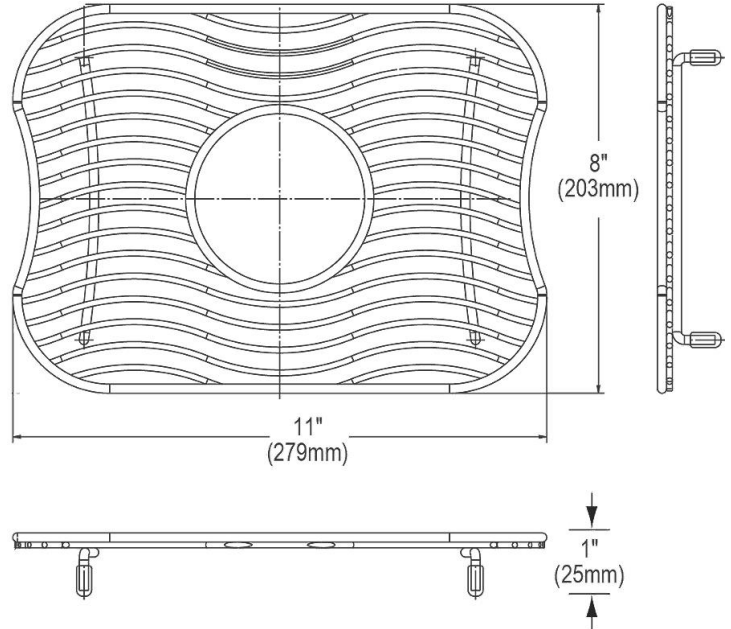

PART: _____ QTY: _____

PROJECT: _____

CONTACT: _____

DATE: _____

NOTES: _____

APPROVAL: _____

In keeping with our policy of continuing product improvement, Elkay reserves the right to change product specifications without notice. Please visit elkay.com for the most current version of Elkay product specification sheets. This specification describes an Elkay product with design, quality, and functional benefits to the user. When making a comparison of other producers' offerings, be certain these features are not overlooked.