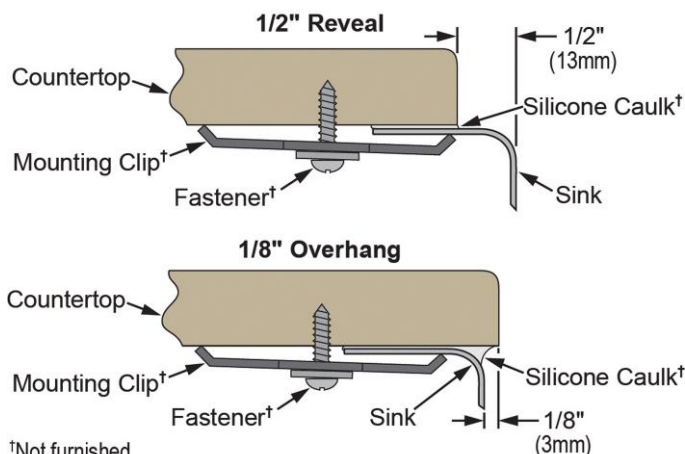

PRODUCT SPECIFICATIONS

Elkay Stainless Steel 12-1/4" x 16-1/4" x 1-1/4" Bottom Grid. Overall dimensions are 16-1/4" x 12-1/4" x 1-1/4".

Made of Stainless Steel

Bottom grids are:

- Custom designed to protect and cover the bottom of your sink.
- Properly positioned opening for convenient access to drain or disposer.
- Built from solid stainless steel to resist corrosion and provide years of service.

Material:	Stainless Steel
Finish:	Polished Stainless Steel
Dimensions:	16-1/4" x 12-1/4" x 1-1/4"
Fits Bowl Size(s):	14" X18"

Installation Profile:

†Not furnished

Designed to affix to the underside of any solid surface countertop.